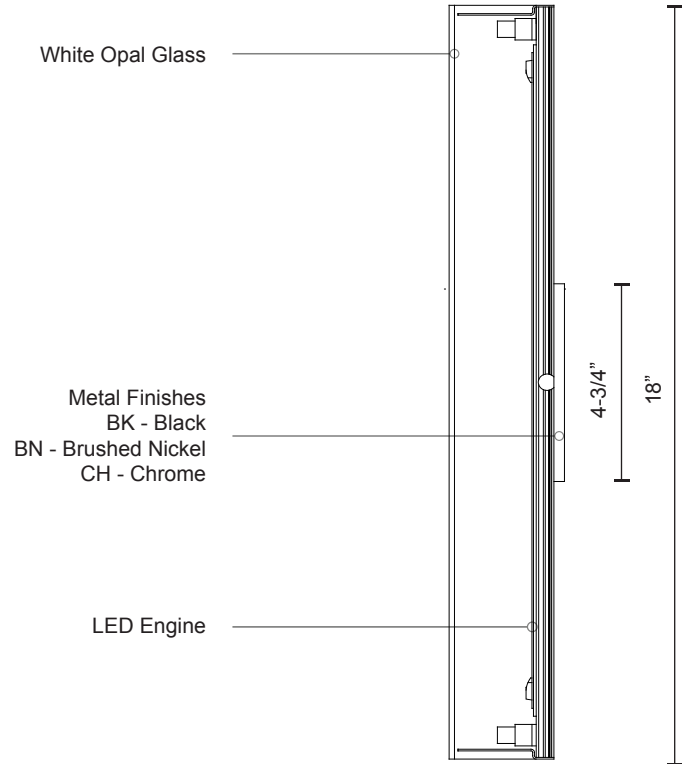

## Wall Sconce

BK - Black

Other Finishes:

BN - Brushed Nickel

CH - Chrome

| PROJECT        |             |                   |                         |                     |                   |              |
|----------------|-------------|-------------------|-------------------------|---------------------|-------------------|--------------|
| DATE           |             | TYPE              |                         |                     |                   |              |
| <b>Voltage</b> | <b>Watt</b> | <b>LED Lumens</b> | <b>Delivered Lumens</b> | <b>Finish(es)</b>   | <b>Color Temp</b> | 3000K        |
| 120V           | 19W         | 1600lm            | 650lm                   | BK - Black          | <b>CRI(Ra)</b>    | >90          |
| 120V           | 19W         | 1600lm            | 650lm                   | BN - Brushed Nickel | <b>Dimming</b>    | 100%-10%     |
| 120V           | 19W         | 1600lm            | 650lm                   | CH - Chrome         | <b>Rated Life</b> | 50,000 hours |

\*Preliminary figures

### Product Descriptions

An exemplar of restraint and contemporary minimalism the Bute vanity floats as a glowing lit cylinder. Perched slightly offset from the reductive metal wall plate, the opal glass tube provides evenly diffuse illumination. Multiple lengths and curated finishes available.