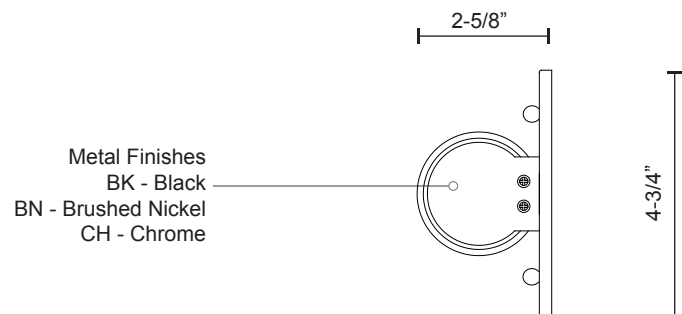

## Wall Sconce

BK - Black

Other Finishes:

BN - Brushed Nickel

CH - Chrome

| PROJECT        |             |                   |                         |                     |                   |              |
|----------------|-------------|-------------------|-------------------------|---------------------|-------------------|--------------|
| DATE           |             | TYPE              |                         |                     |                   |              |
| <b>Voltage</b> | <b>Watt</b> | <b>LED Lumens</b> | <b>Delivered Lumens</b> | <b>Finish(es)</b>   | <b>Color Temp</b> | 3000K        |
| 120V           | 19W         | 1600lm            | 650lm                   | BK - Black          | <b>CRI(Ra)</b>    | >90          |
| 120V           | 19W         | 1600lm            | 650lm                   | BN - Brushed Nickel | <b>Dimming</b>    | 100%-10%     |
| 120V           | 19W         | 1600lm            | 650lm                   | CH - Chrome         | <b>Rated Life</b> | 50,000 hours |

### Product Descriptions

An exemplar of restraint and contemporary minimalism the Bute vanity floats as a glowing lit cylinder. Perched slightly offset from the reductive metal wall plate, the opal glass tube provides evenly diffuse illumination. Multiple lengths and curated finishes available.

### Product Details

High system efficacy. Low total life cycle cost. ETL Listed. 5-years warranty.

Complete warranty terms located at:

[www.kuzcolighting.com/warranty](http://www.kuzcolighting.com/warranty)

Utilizes our LED Driver Light Engine.

LED Driver within fixture.

Dimmable with ELV dimmer (not included)

Custom options available.

Canopy dimensions:

|  |  |
|--|--|
| Comments:  |  |
| Approved:  |  |
| <ul style="list-style-type: none"> <li>▪ No cancellations</li> <li>▪ No returns</li> </ul> |  |