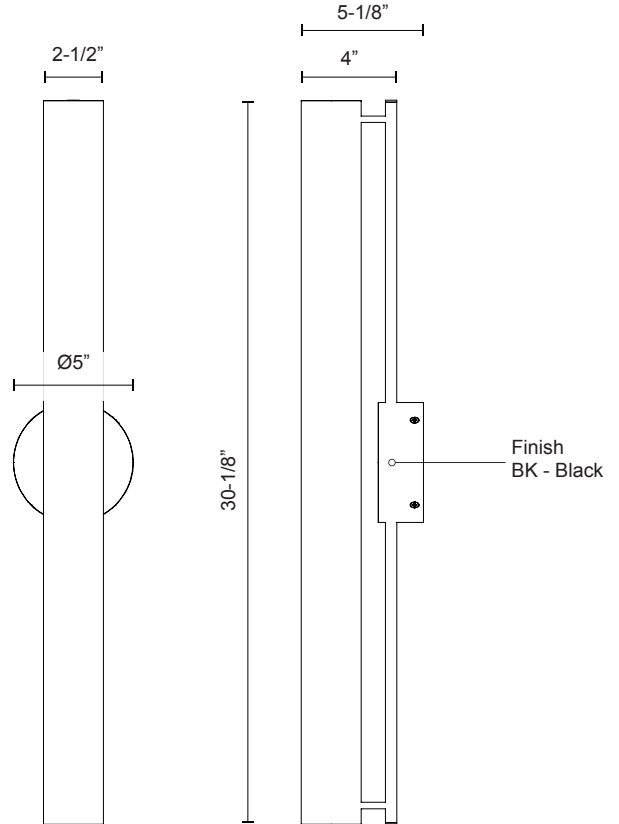

**GRAMERCY  
WS70130**

WALL

PROJECT

WS70130-BK  
Black

**SPECIFICATION DETAILS**

\* For custom options, consult factory for details.

<b>Fixture Dimensions</b>	W5" x H30-1/8" x E5-1/8"
<b>Light Source</b>	LED
<b>Wattage</b>	25W
<b>Total Lumens</b>	2125lm*
<b>Delivered Lumens</b>	BK-1200lm*
<b>Voltage</b>	120V
<b>Color Temperature</b>	3000K
<b>CRI (Ra)</b>	>90
<b>Optional Color Temps</b>	2700K - 5000K Available, Minimum Order Quantities Apply
<b>LED Rated Life</b>	50,000 hours
<b>Dimming</b>	100% - 10%, TRIAC or ELV Dimmer (Not Included)
<b>Glass Details</b>	White Glass
<b>Location</b>	Dry
<b>Warranty</b>	5 Years
<b>Canopy Dimensions</b>	D4-3/4" X H1-7/8"

**DESCRIPTION**

Glass cylinder with frosted white interior coating and aluminum die-cast body

**KUZCO**

19054 28TH AVENUE  
SURREY - BC V3Z 6M3  
CANADA

WWW.KUZCOLIGHTING.COM

COMMENT