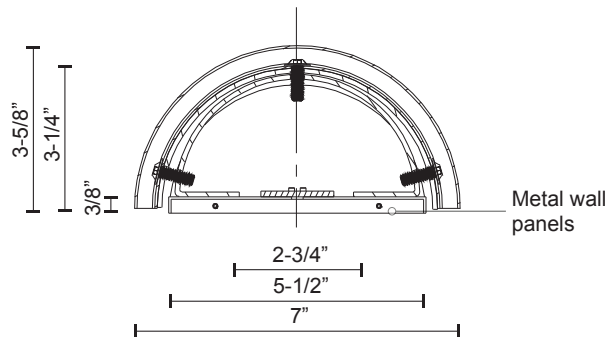

WS63209

Specification Sheet

Wall Sconce

CH - Chrome

PROJECT					
DATE		TYPE			
Voltage	Watt	LED Lumens	Delivered Lumens	Finish(es)	Color Temp 3000K
120V	14W*	1000lm*	650lm*	BK - Black	CRI(Ra) >90
120V	14W*	1000lm*	650lm*	CH - Chrome	Dimming 100%-10%
120V	14W*	1000lm*	650lm*	VB - Vintage Brass	Rated Life 50,000 hours

Comments:

Canopy dimensions: