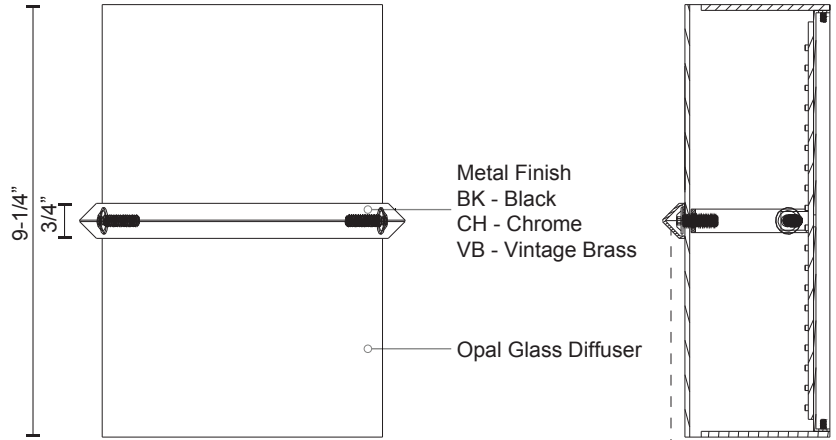

WS63209

Specification Sheet

Wall Sconce

PROJECT					
DATE		TYPE			
Voltage	Watt	LED Lumens	Delivered Lumens	Finish(es)	Color Temp 3000K
120V	14W*	1000lm*	650lm*	BK - Black	CRI(Ra) >90
120V	14W*	1000lm*	650lm*	CH - Chrome	Dimming 100%-10%
120V	14W*	1000lm*	650lm*	VB - Vintage Brass	Rated Life 50,000 hours

*Preliminary figures

Product Descriptions

Product Details

- High system efficacy
- Low total life cycle cost
- No visible flicker AC operation
- ETL listed
- 5-year LED and fixture warranty.
- Complete warranty terms located at: www.kuzcolighting.com/warranty
- Utilizes our patented Driverless LED Light Engine technology - connects directly to AC, no external driver needed.
- Dimmable with ELV dimmer (not included)
- Custom options available

Comments:

Canopy dimensions: