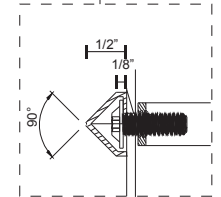

WS63209

Specification Sheet

Wall Sconce

PROJECT					
DATE		TYPE			
Voltage	Watt	LED Lumens	Delivered Lumens	Finish(es)	Color Temp 3000K
120V	14W*	1000lm*	650lm*	BK - Black	CRI(Ra) >90
120V	14W*	1000lm*	650lm*	CH - Chrome	Dimming 100%-10%
120V	14W*	1000lm*	650lm*	VB - Vintage Brass	Rated Life 50,000 hours

*Preliminary figures

Product Descriptions

Product Details

- High system efficacy
- Low total life cycle cost
- No visible flicker AC operation
- ETL listed
- 5-year LED and fixture warranty.
- Complete warranty terms located at: www.kuzcolighting.com/warranty
- Utilizes our patented Driverless LED Light Engine technology - connects directly to AC, no external driver needed.
- Dimmable with ELV dimmer (not included)
- Custom options available

Comments:

Canopy dimensions: