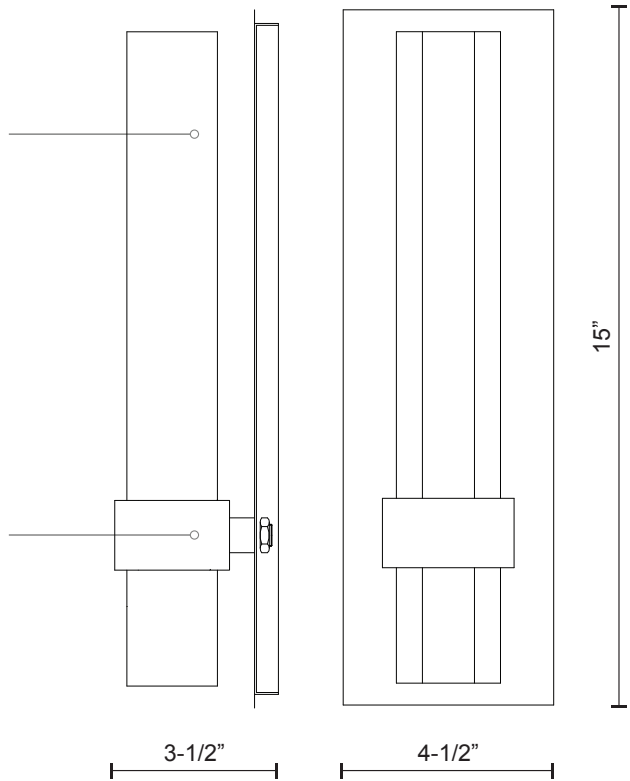

WS54615

SPECIFICATION SHEET

PROJECT		
DATE		TYPE

Sophisticated LED technology meets stunning contemporary wall sconce

- Slender hexagonal crystal column encased bubbles
- Brushed nickel, bronze or chrome metal details
- Dimmable with ELV dimmer (Not included)
- 120V

Color Temp 3000K
CRI (Ra) >80
Dimming 100% - 10%
Rated Life 50,000 hours

Voltage	Watt	LED Lumens	Delivered Lumens	Finish(es)
120V	10W	800lm	354lm*	BN / BZ / CH

*Subject to testing confirmation

Encased Bubble Crystal

Metal Finish
BN - Brushed Nickel
BZ - Bronze
CH - Chrome