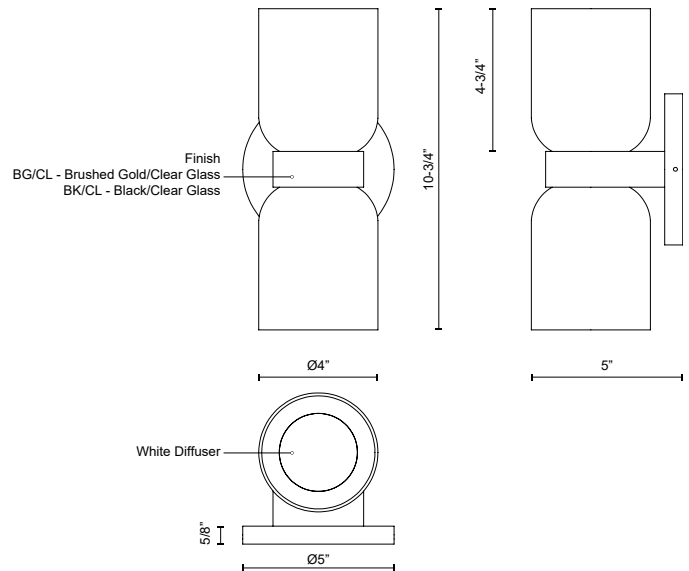

# CEDAR WS52511

WALL

PROJECT

WS52511-BK/CL  
Black/Clear

WS52511-BG/CL  
Brushed Gold/Clear

## SPECIFICATION DETAILS

\* For custom options, consult factory for details.

<b>Fixture Dimensions</b>	W4" x H10-3/4" x E5"
<b>Light Source</b>	AC LED Module
<b>Wattage</b>	11W
<b>Total Lumens</b>	850lm
<b>Delivered Lumens</b>	490lm*
<b>Voltage</b>	120V
<b>Color Temperature</b>	3000K
<b>CRI (Ra)</b>	90CRI
<b>Optional Color Temps</b>	2700K - 5000K Available, Minimum Order Quantities Apply
<b>LED Rated Life</b>	50,000 hours
<b>Dimming</b>	100% - 10%, ELV Dimmer (Not Included)
<b>Diffuser Details</b>	White Diffuser (interior)
<b>Glass Details</b>	Clear Glass (exterior)
<b>Location</b>	Damp
<b>Warranty</b>	5 Years
<b>Illumination Direction</b>	Up/Down
<b>Mounting Style</b>	Up or Down
<b>Canopy Dimensions</b>	D5" x H5/8"

## DESCRIPTION

The charming Cedar Collection is filled with whimsical frosted glass diffusers resting inside clear glass shades. This versatile family includes a variety of different mounting options that can be mounted up, down, horizontally, or vertically. The metal base details offer a nice rigidity that compliments the soft curves found on the rest of the piece and are available in two finishes.