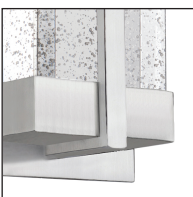

WS2812

SPECIFICATION SHEET

PROJECT		
DATE		TYPE

Sophisticated LED technology meets modern wall sconce

- Solid rectangular bubble incased crystals
- Brushed nickel or polished chrome metal details
- Dimmable with ELV dimmer (Not included)
- 120V

Color Temp 3000K
 CRI (Ra) >90
 Dimming 100% - 10%
 Rated Life 50,000 hours

Voltage	Watt	LED Lumens	Delivered Lumens	Finish(es)
120V	4.5W	400lm	250lm*	BN / CH

*Subject to testing confirmation

WS2812-CH

Metal Finish
 BN- Brushed Nickel
 CH - Chrome

Solid Bubble
 Encased Crystals

5-1/2"

12"

3-1/4"

WS2812-BN

WS2812-CH