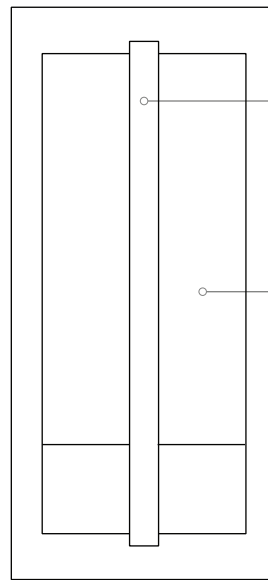

WS2812

SPECIFICATION SHEET

PROJECT		
DATE		TYPE

Sophisticated LED technology meets modern wall sconce

- Solid rectangular bubble incased crystals
- Brushed nickel or polished chrome metal details
- Dimmable with ELV dimmer (Not included)
- 120V

Color Temp 3000K
 CRI (Ra) >90
 Dimming 100% - 10%
 Rated Life 50,000 hours

Voltage	Watt	LED Lumens	Delivered Lumens	Finish(es)
120V	4.5W	400lm	250lm*	BN / CH

*Subject to testing confirmation

WS2812-CH

Metal Finish
 BN- Brushed Nickel
 CH - Chrome

Solid Bubble
 Encased Crystals

5-1/2"

12"

3-1/4"

WS2812-BN

WS2812-CH