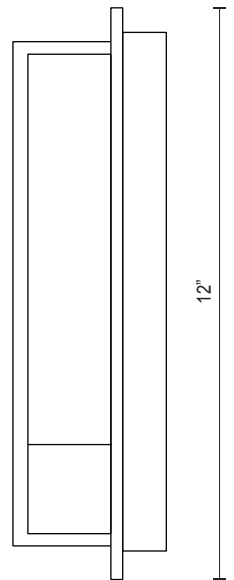

WS2812

SPECIFICATION SHEET

PROJECT		
DATE		TYPE

Sophisticated LED technology meets modern wall sconce

- Solid rectangular bubble incased crystals
- Brushed nickel or polished chrome metal details
- Dimmable with ELV dimmer (Not included)
- 120V

Color Temp 3000K
 CRI (Ra) >90
 Dimming 100% - 10%
 Rated Life 50,000 hours

Voltage	Watt	LED Lumens	Delivered Lumens	Finish(es)
120V	4.5W	400lm	250lm*	BN / CH

*Subject to testing confirmation

WS2812-CH

Metal Finish
 BN- Brushed Nickel
 CH - Chrome

Solid Bubble
 Encased Crystals

5-1/2"

12"

3-1/4"

WS2812-BN

WS2812-CH