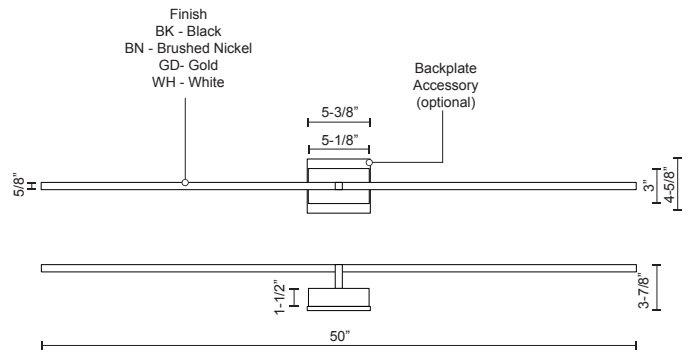

PANDORA WS25350

WALL

PROJECT

DESCRIPTION

Dual square profile linear aluminum arms with rectangular wall mount. Inset opal polymeric diffusers. Finely textured plate or powder-coated finish. Wall emitting lights with rotational adjustment.

WS25350-BN
Brushed Nickel

WS25350-BK
Black

WS25350-GD
Gold

WS25350-WH
White

SPECIFICATION DETAILS

* For custom options, consult factory for details.

Fixture Dimensions	W50" x H4-5/8" x E3-7/8"
Light Source	LED
Wattage	35W
Total Lumens	2980lm
Delivered Lumens	BK-800lm*; BN-1410lm*; GD-1160lm*; WH-1630lm*;
Voltage	120V
Color Temperature	3000K
CRI (Ra)	>90
Optional Color Temps	2700K - 5000K Available, Minimum Order Quantities Apply
LED Rated Life	50,000 hours
Dimming	100% - 10%, TRIAC or ELV Dimmer (Not Included)
Diffuser Details	White Acrylic Diffuser
Location	Dry
Warranty	5 Years
ADA Compliant	Yes
Canopy Dimensions	W3" x H5-1/8" x E1-5/8"