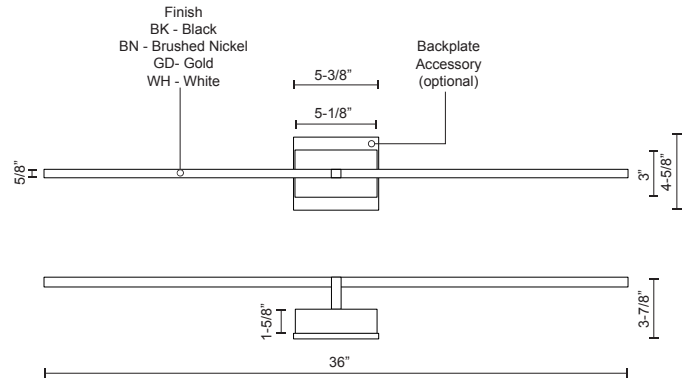

## DESCRIPTION

Dual square profile linear aluminum arms with rectangular wall mount. Inset opal polymeric diffusers. Finely textured plate or powder-coated finish. Wall emitting lights with rotational adjustment.

## SPECIFICATION DETAILS

\* For custom options, consult factory for details.

<b>Fixture Dimensions</b>	W36" x H4-5/8" x E3-7/8"
<b>Light Source</b>	LED
<b>Wattage</b>	27W
<b>Total Lumens</b>	2290lm
<b>Delivered Lumens</b>	BK-650lm*; BN-1150lm*; GD-950lm*; WH-1330lm*;
<b>Voltage</b>	120V
<b>Color Temperature</b>	3000K
<b>CRI (Ra)</b>	>90
<b>Optional Color Temps</b>	2700K - 5000K Available, Minimum Order Quantities Apply
<b>LED Rated Life</b>	50,000 hours
<b>Dimming</b>	100% - 10%, TRIAC or ELV Dimmer (Not Included)
<b>Diffuser Details</b>	White Acrylic Diffuser
<b>Location</b>	Dry
<b>Warranty</b>	5 Years
<b>ADA Compliant</b>	Yes
<b>Canopy Dimensions</b>	W3" x H5-1/8" x E1-5/8"