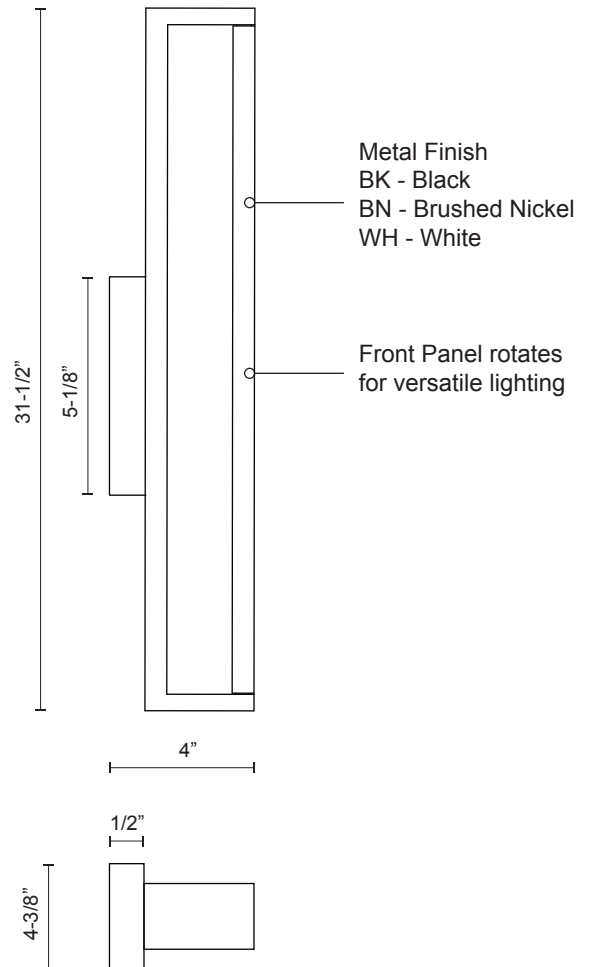

WS24332

Specification Sheet

Wall Sconce

BK - Black

PROJECT					
DATE				TYPE	
Voltage	Watt	LED Lumens	Delivered Lumens	Finish(es)	Color Temp
120V	33W*	2835lm*	850lm*	BK - Black	3000K
120V	33W*	2835lm*	1090lm*	BN - Brushed Nickel	CRI(Ra) >90
120V	33W*	2835lm*	1310lm*	WH - White	Dimming 100%-10%
					Rated Life 50,000 hours

*Preliminary figures

WH - White

BN - Brushed Nickel

Product Descriptions

Rectangular machined aluminum heat-sink.
Lightly textured powder-coat finish.
Inset opal polymeric diffuser.
Adjustable directional light with rotational arm.

Comments:

Canopy dimensions:
L: 5-1/8"; W: 4-3/8"; H: 1/2"