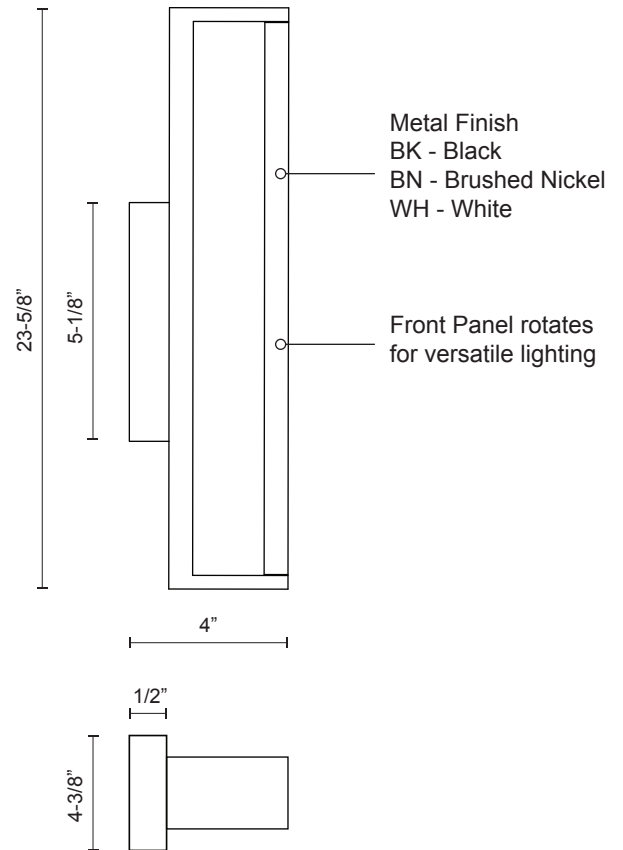

WS24324

Specification Sheet

Wall Sconce

BK - Black

WH - White

BN - Brushed Nickel

PROJECT					
DATE				TYPE	
Voltage	Watt	LED Lumens	Delivered Lumens	Finish(es)	Color Temp
120V	24W*	1995lm*	600lm*	BK - Black	3000K
120V	24W*	1995lm*	770lm*	BN - Brushed Nickel	CRI(Ra) >90
120V	24W*	1995lm*	920lm*	WH - White	Dimming 100%-10%
					Rated Life 50,000 hours

*Preliminary figures

Product Descriptions

Rectangular machined aluminum heat-sink.
Lightly textured powder-coat finish.
Inset opal polymeric diffuser.
Adjustable directional light with rotational arm.

Product Details

Canopy dimensions:
L: 5-1/8"; W: 4-3/8"; H: 1/2"

Comments: