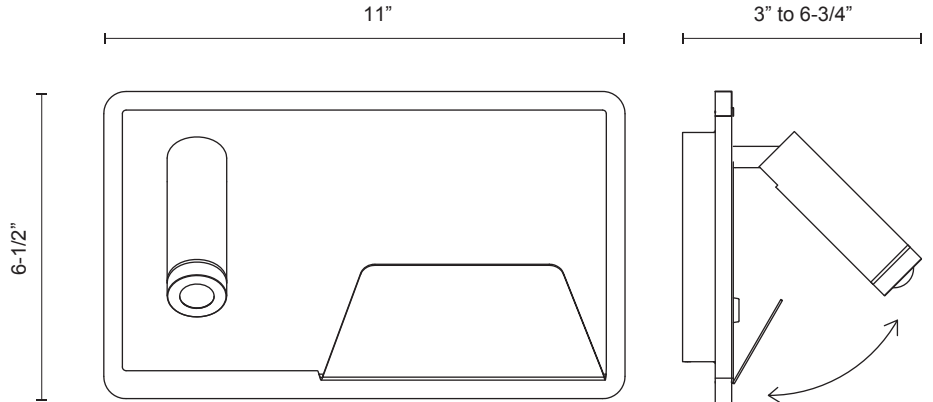

WS16811L

Specification Sheet

Wall Sconce

BK - Black

WH - White

PROJECT						
DATE				TYPE		
Voltage	LED Watt	Charger Watt	LED Lumens	Delivered Lumens	Finish(es)	Color Temp 3000K
120V	MAX 15W	MAX 10W	924lm*	710lm*	BK - Black	CRI(Ra) >80
120V	MAX 15W	MAX 10W	924lm*	710lm*	WH - White	Dimming N/A
						Rated Life 50,000 hours

*Preliminary figures

Product Descriptions

Adjustable cylindrical aluminum spot light attached to rectangular wall mount.
 Finely textured achromatic powder-coat finish
 Frosted acrylic ambient light.
 On/off switches control two light sources.
 USB charging port.

Product Details

High system efficacy. Low total life cycle cost. ETL Listed.
 5-years warranty.
 Complete warranty terms located at: www.kuzcolighting.com/warranty
 Custom options available.

Canopy dimensions: