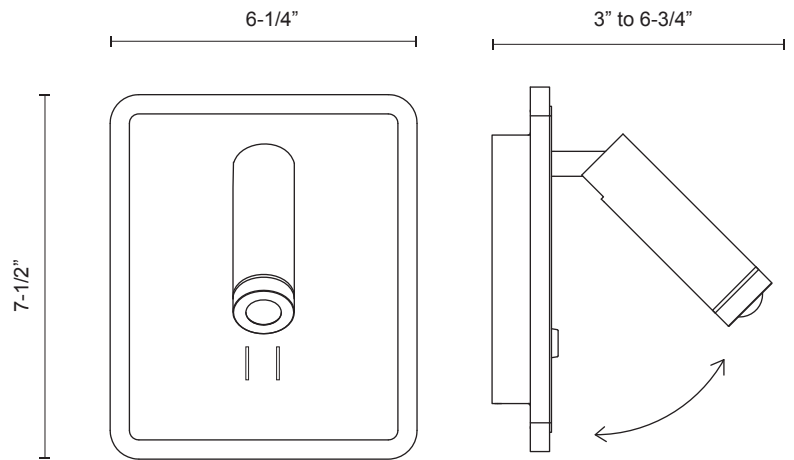

Product Descriptions

Adjustable cylindrical aluminum spot light attached to rectangular wall mount.
Finely textured achromatic powder-coat finish
Frosted acrylic ambient light.
On/off switches control two light sources.

Product Details

High system efficacy. Low total life cycle cost. ETL Listed.
5-years warranty.
Complete warranty terms located at:
www.kuzcolighting.com/warranty
Custom options available.

Canopy dimensions:

Comments: