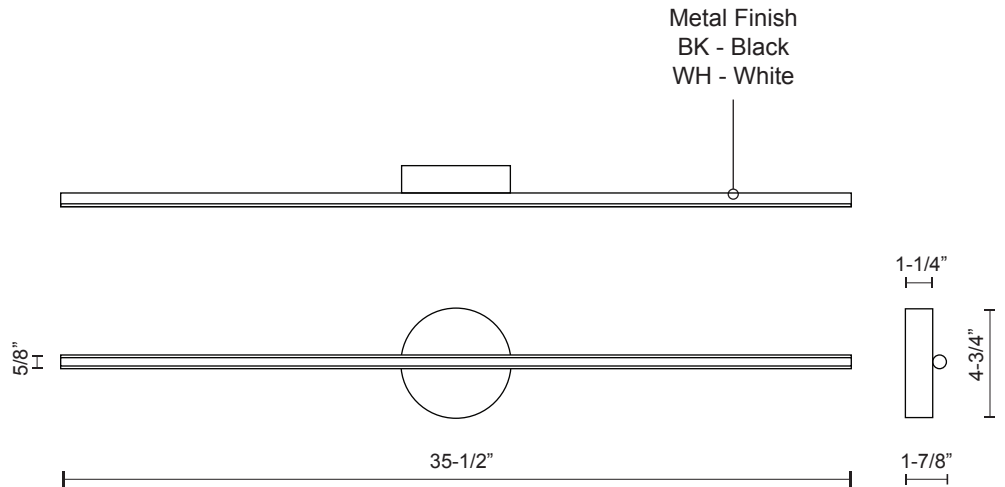

WS14935

Specification Sheet

Wall Sconce

BK - Black

WH - White

PROJECT			
DATE	TYPE		

Voltage	Watt	LED Lumens	Delivered Lumens	Finish(es)	Color Temp	3000K
120V	16W*	1040lm*	560lm*	BK - Black	CRI(Ra)	>90
120V	16W*	1040lm*	880lm*	WH - White	Dimming	100%-10%
					Rated Life	50,000 hours

*Preliminary figures

Product Descriptions

Extruded aluminum cylinder with welded capped ends. Circular wall mount. Finely textured powder-coat finish. Rounded opal silicon diffuser. Outward emitting light.

Canopy dimensions:
D: 4-3/4", H: 1-1/4"

Comments: