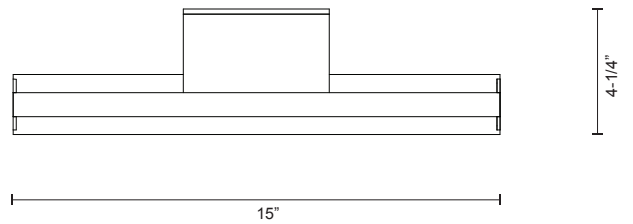

WS10415

SPECIFICATION SHEET

PROJECT		
DATE		TYPE

Sophisticated LED technology meets modern wall sconce fixture

- Extruded aluminum with powder coat finish
- Machine die-cast aluminum backplate with concealed fasteners
- Dimmable with ELV dimmer (Not included)
- Custom options available

Color Temp 3000K
 CRI (Ra) >90
 Dimming 100% - 10%
 Rated Life 50,000 hours

Voltage	Watt	LED Lumens	Delivered Lumens	Finish(es)
120V	13W	800lm	279lm*	BK - Black
120V	13W	800lm	1200lm	BK - Black

WS10415-BK

Metal Finish
 WH - White
 BK - Black

*Subject to testing confirmation

WS10415-BK

WS10415-WH