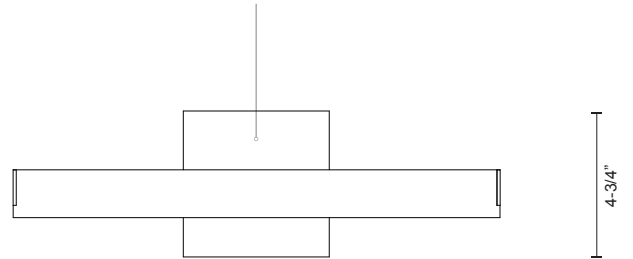

WS10415

SPECIFICATION SHEET

PROJECT		
DATE		TYPE

Sophisticated LED technology meets modern wall sconce fixture

- Extruded aluminum with powder coat finish
- Machine die-cast aluminum backplate with concealed fasteners
- Dimmable with ELV dimmer (Not included)
- Custom options available

Color Temp 3000K
 CRI (Ra) >90
 Dimming 100% - 10%
 Rated Life 50,000 hours

Voltage	Watt	LED Lumens	Delivered Lumens	Finish(es)
120V	13W	800lm	279lm*	BK - Black
120V	13W	800lm	1200lm	BK - Black

WS10415-BK

Metal Finish
 WH - White
 BK - Black

*Subject to testing confirmation

WS10415-BK

WS10415-WH