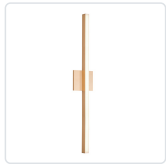

# VEGA WS10336

WALL

PROJECT

WS10336-GD  
Gold

WS10336-BK  
Black

WS10336-WH  
White

WS10336-BN  
Brushed Nickel

## SPECIFICATION DETAILS

\* For custom options, consult factory for details.

<b>Fixture Dimensions</b>	W1" x H37" x E1-3/4"
<b>Light Source</b>	LED
<b>Wattage</b>	23W
<b>Total Lumens</b>	2000lm
<b>Delivered Lumens</b>	BK-835lm; BN-1278lm; GD-1231lm; WH-1405lm;
<b>Voltage</b>	120V
<b>Color Temperature</b>	3000K
<b>CRI (Ra)</b>	>90
<b>Optional Color Temps</b>	2700K - 5000K Available, Minimum Order Quantities Apply
<b>LED Rated Life</b>	50,000 hours
<b>Dimming</b>	100% - 10%, ELV Dimmer (Not Included)
<b>Diffuser Details</b>	White Acrylic Diffuser
<b>Location</b>	Dry
<b>Warranty</b>	5 Years
<b>Canopy Dimensions</b>	W4-3/4" x H4-3/4" x E1/2"

## DESCRIPTION

Slim state-of-the-art linear LED wall sconce brings sophistication to any room it is installed in. Available in black, brushed nickel, espresso and white metal finishes with full length linear frosted acrylic diffuser which when lit diffuses the light evenly into the room. Provided with our powerful 120V AC LED technology. Available in two different sizes and matching pendants see series for more details.