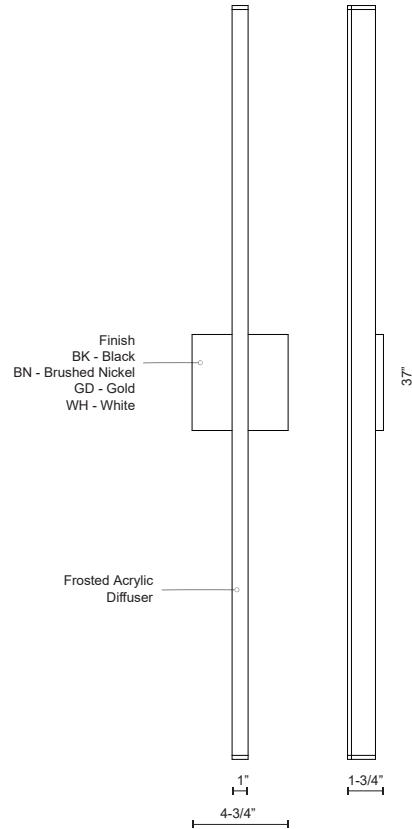

# VEGA WS10336

WALL

PROJECT

WS10336-GD  
Gold

WS10336-BK  
Black

WS10336-WH  
White

WS10336-BN  
Brushed Nickel

## SPECIFICATION DETAILS

\* For custom options, consult factory for details.

<b>Fixture Dimensions</b>	W1" x H37" x E1-3/4"
<b>Light Source</b>	LED
<b>Wattage</b>	23W
<b>Total Lumens</b>	2000lm
<b>Delivered Lumens</b>	BK-835lm; BN-1278lm; GD-1231lm; WH-1405lm;
<b>Voltage</b>	120V
<b>Color Temperature</b>	3000K
<b>CRI (Ra)</b>	>90
<b>Optional Color Temps</b>	2700K - 5000K Available, Minimum Order Quantities Apply
<b>LED Rated Life</b>	50,000 hours
<b>Dimming</b>	100% - 10%, ELV Dimmer (Not Included)
<b>Diffuser Details</b>	White Acrylic Diffuser
<b>Location</b>	Dry
<b>Warranty</b>	5 Years
<b>Canopy Dimensions</b>	W4-3/4" x H4-3/4" x E1/2"

## DESCRIPTION

Slim state-of-the-art linear LED wall sconce brings sophistication to any room it is installed in. Available in black, brushed nickel, espresso and white metal finishes with full length linear frosted acrylic diffuser which when lit diffuses the light evenly into the room. Provided with our powerful 120V AC LED technology. Available in two different sizes and matching pendants see series for more details.