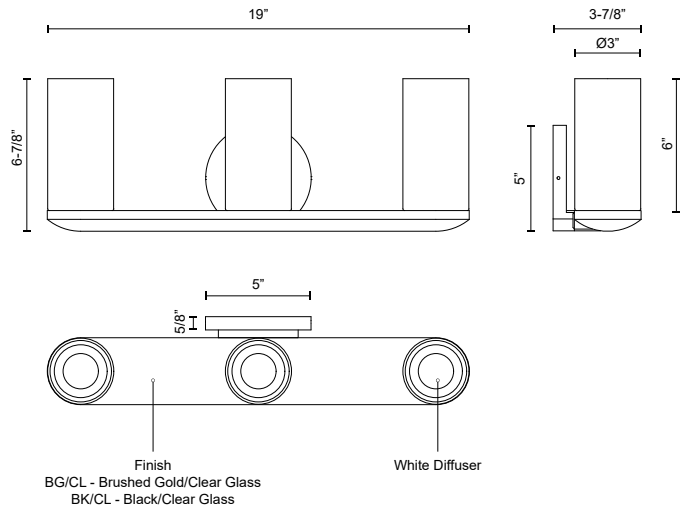

BIRCH VL53519

WALL

PROJECT

SPECIFICATION DETAILS

* For custom options, consult factory for details.

Fixture Dimensions	W19" x H6-7/8" x E3-7/8"
Light Source	AC LED Module
Wattage	16W
Total Lumens	1270lm
Delivered Lumens	690lm*
Voltage	120V
Color Temperature	3000K
CRI (Ra)	90CRI
Optional Color Temps	2700K - 5000K Available, Minimum Order Quantities Apply
LED Rated Life	50,000 hours
Dimming	100% - 10%, ELV Dimmer (Not Included)
Diffuser Details	White Diffuser (interior)
Glass Details	Clear Glass (exterior)
ADA Compliant	Yes
Location	Damp
Compliance	ADA
Warranty	5 Years
Illumination Direction	Up or Down
Mounting Style	Up or Down
Canopy Dimensions	W5" x H5" x E5/8"

DESCRIPTION

If warm candlelight is what you're after, look no further than the Birch Collection. Clear glass cylinders with frosted glass diffusers give the distinguished look of soft, lit candles for a clean, romantic feel that plays well in various spaces. Available in Brushed Gold or Powder-Coated Black

KUZCO

19054 28TH AVENUE
SURREY - BC V3Z 6M3
CANADA

WWW.KUZCOLIGHTING.COM

COMMENT