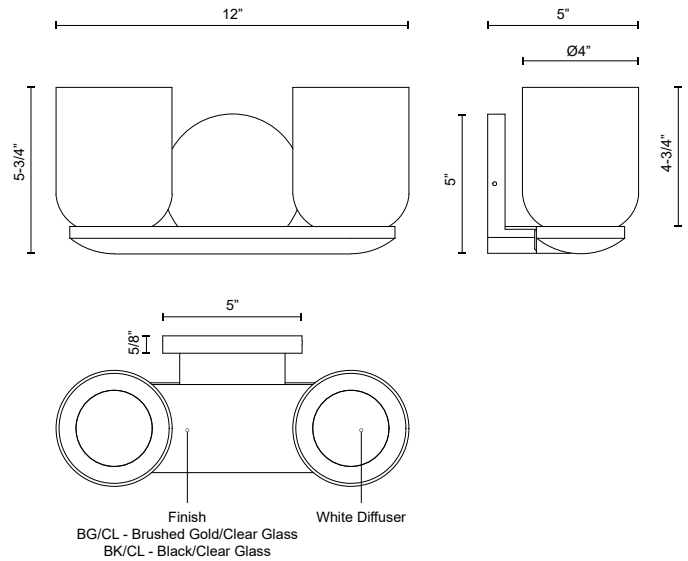

## SPECIFICATION DETAILS

\* For custom options, consult factory for details.

<b>Fixture Dimensions</b>	W12" x H5-3/4" x E5"
<b>Light Source</b>	AC LED Module
<b>Wattage</b>	11W
<b>Total Lumens</b>	850lm
<b>Delivered Lumens</b>	490lm*
<b>Voltage</b>	120V
<b>Color Temperature</b>	3000K
<b>CRI (Ra)</b>	90CRI
<b>Optional Color Temps</b>	2700K - 5000K Available, Minimum Order Quantities Apply
<b>LED Rated Life</b>	50,000 hours
<b>Dimming</b>	100% - 10%, ELV Dimmer (Not Included)
<b>Diffuser Details</b>	White Diffuser (interior)
<b>Glass Details</b>	Clear Glass (exterior)
<b>Location</b>	Damp
<b>Warranty</b>	5 Years
<b>Illumination Direction</b>	Up or Down
<b>Mounting Style</b>	Up or Down
<b>Canopy Dimensions</b>	W5" x H5" x E5/8"