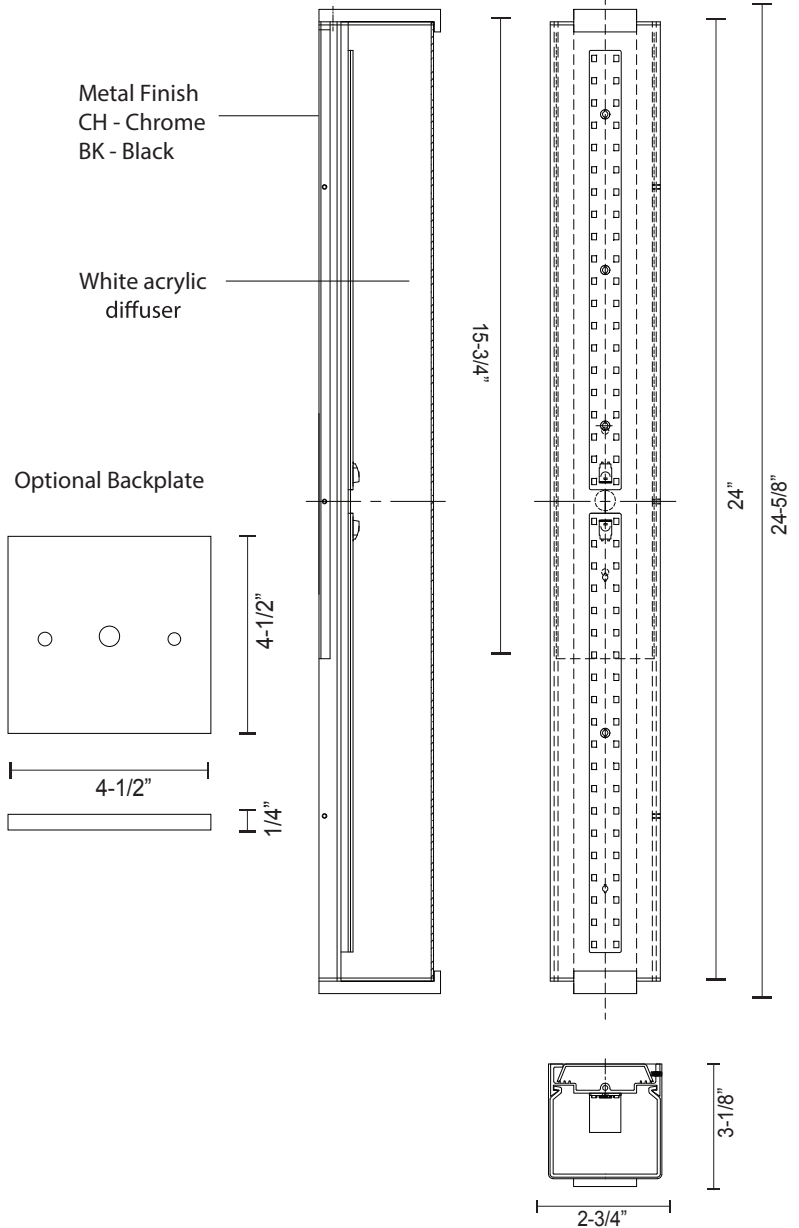

VL47225

Specification Sheet

Wall Sconce

CH - Chrome

Other Finishes:

BK - Black

Product Features

Simplistic Modern LED with rectangular shaped white acrylic finished with chrome end caps and matching canopy (optional). Equipped with our powerful 120V AC LED technology, 27W, fully dimmable and may be mounted horizontally or vertically. Available in three different sizes.

Custom options available

PROJECT					V 1.0
DATE			TYPE		
Voltage	Watts	LED Lumens	Delivered Lumens	Finish(es)	
120V	27W*	2400lm*	1400lm*	CH - Chrome	Color Temp 3000K
120V	27W*	2400lm*	1400lm*	BK - Black	CRI (Ra) >90
					Dimming 100% - 10%
					Rated Life 50,000 hours

*Preliminary figures

Fixture Weight:

Canopy dimensions:

N/A

Comments: