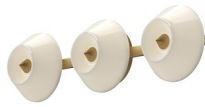

HOLT VL45721

WALL

PROJECT

DESCRIPTION

The dramatic spiked pyramid detail of the Holt Collection gives it an edgy sophistication that isn't found in other vanity-style lighting options. Each circular opal glass diffuser is topped with brushed gold or black pyramids that draw your eyes to the center of the fixture. Whether you're looking for a unique style or an alternative edge, the Holt family is the direction to go.

VL45721-BK/GO
Black/Glossy Opal
Glass

VL45721-BG/GO
Brushed
Gold/Glossy Opal
Glass

SPECIFICATION DETAILS

* For custom options, consult factory for details.

Fixture Dimensions	W21-1/2" x H5-5/8" x E3-1/4"
Light Source	AC LED Module
Wattage	26W
Total Lumens	2040lm
Delivered Lumens	670lm*
Voltage	120V
Color Temperature	3000K
CRI (Ra)	90CRI
Optional Color Temps	2700K - 5000K Available, Minimum Order Quantities Apply
LED Rated Life	50,000 hours
Dimming	100% - 10%, ELV Dimmer (Not Included)
Glass Details	Glossy Opal Glass
ADA Compliant	Yes
Location	Damp
Compliance	ADA
Warranty	5 Years
Illumination Direction	Front
Mounting Style	All Orientation
Canopy Dimensions	D4-5/8" x E5/8"