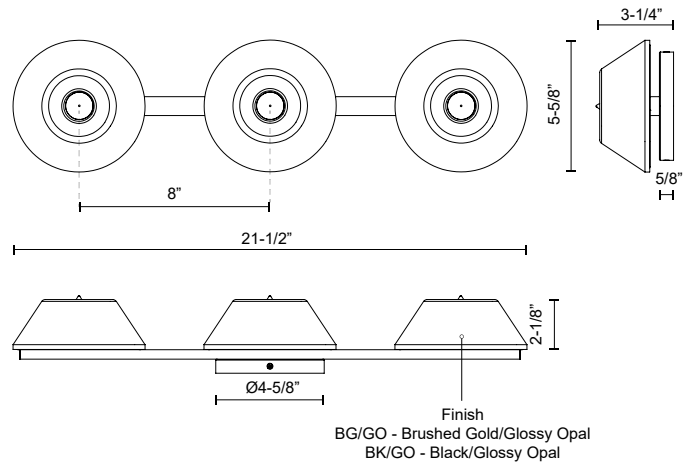

VL45721-BK/GO
Black/Glossy Opal
Glass

VL45721-BG/GO
Brushed
Gold/Glossy Opal
Glass

SPECIFICATION DETAILS

* For custom options, consult factory for details.

Fixture Dimensions	W21-1/2" x H5-5/8" x E3-1/4"
Light Source	AC LED Module
Wattage	26W
Total Lumens	2040lm
Delivered Lumens	670lm*
Voltage	120V
Color Temperature	3000K
CRI (Ra)	90CRI
Optional Color Temps	2700K - 5000K Available, Minimum Order Quantities Apply
LED Rated Life	50,000 hours
Dimming	100% - 10%, ELV Dimmer (Not Included)
Glass Details	Glossy Opal Glass
ADA Compliant	Yes
Location	Damp
Compliance	ADA
Warranty	5 Years
Illumination Direction	Front
Mounting Style	All Orientation
Canopy Dimensions	D4-5/8" x E5/8"