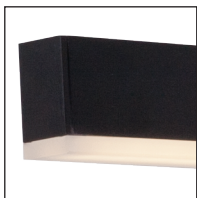

VL10323-BK