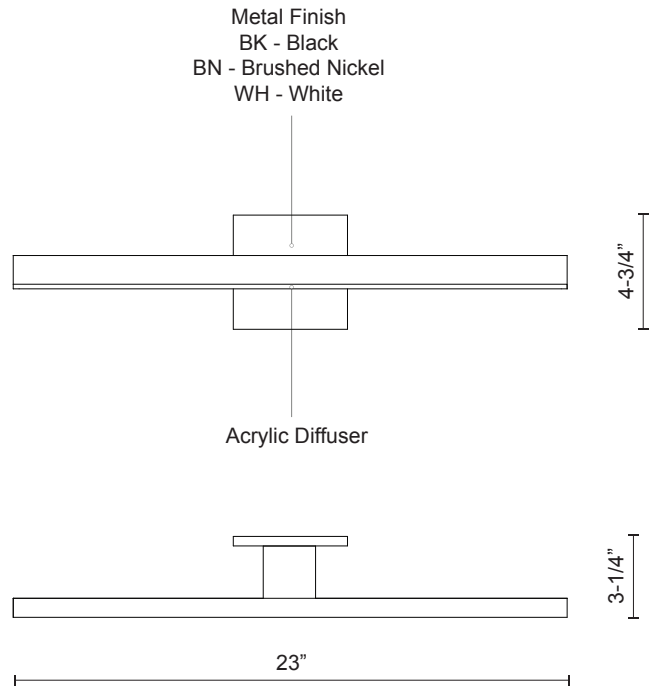

### Sophisticated LED technology meets vanity with modern simplicity

- Extruded aluminum with powder coat or electroplated finish
- May be mounted both vertically and horizontally
- Dimmable with ELV dimmer (Not included)
- Custom options available

Color Temp 3000K  
 CRI (Ra) >90  
 Dimming 100% - 10%  
 Rated Life 50,000 hours

Voltage	Watt	LED Lumens	Delivered Lumens	Finish(es)
120V	13W	1200lm	689lm	BK /BN / WH

VL10323-BK

VL10323-BK

VL10323-BN

VL10323-WH