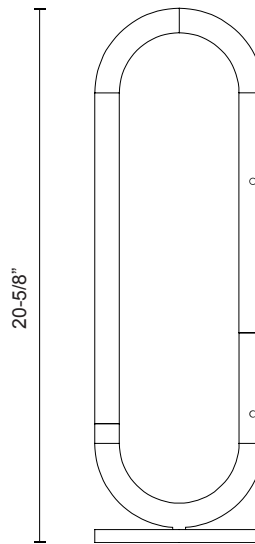

DESCRIPTION

Steel base with die-cast aluminum body, acrylic frosted tube, matte powder-coated or plated finish

TL95121-BK
Black

TL95121-CH
Chrome

TL95121-NB
Natural Brass

SPECIFICATION DETAILS

* For custom options, consult factory for details.

Fixture Dimensions	D6-1/2" x H20-5/8"
Light Source	LED
Wattage	10W
Total Lumens	850lm*
Delivered Lumens	550lm
Voltage	120V
Color Temperature	3000K
CRI (Ra)	>90
Optional Color Temps	2700K - 5000K Available, Minimum Order Quantities Apply
LED Rated Life	50,000 hours
Dimming	100% - 10%, Touch dimmer
Diffuser Details	Frosted Acrylic
Location	Dry
Warranty	5 Years

Ø6-1/2"

20-5/8"

Acrylic Frosted Tube

Finish
BK - Black
CH - Chrome
NB - Natural Brass