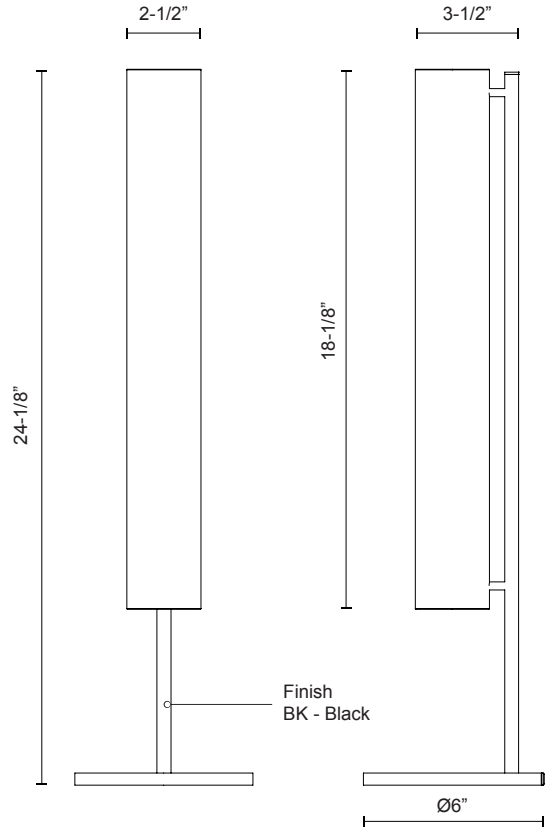

## SPECIFICATION DETAILS

\* For custom options, consult factory for details.

<b>Fixture Dimensions</b>	D6" x H24-1/8"
<b>Light Source</b>	LED
<b>Wattage</b>	15W
<b>Total Lumens</b>	1275lm*
<b>Delivered Lumens</b>	BK-750lm*
<b>Voltage</b>	120V
<b>Color Temperature</b>	3000K
<b>CRI (Ra)</b>	>90
<b>Optional Color Temps</b>	2700K - 5000K Available, Minimum Order Quantities Apply
<b>LED Rated Life</b>	50,000 hours
<b>Dimming</b>	100% - 10%, Touch dimmer
<b>Glass Details</b>	White Glass
<b>Location</b>	Dry
<b>Warranty</b>	5 Years

## DESCRIPTION

Frosted glass cylinders, are composed around an aluminum die-cast body, emitting an even 360° glow of ambient light. The Gramercy standing fixtures feature a touch dimmer and a black finish