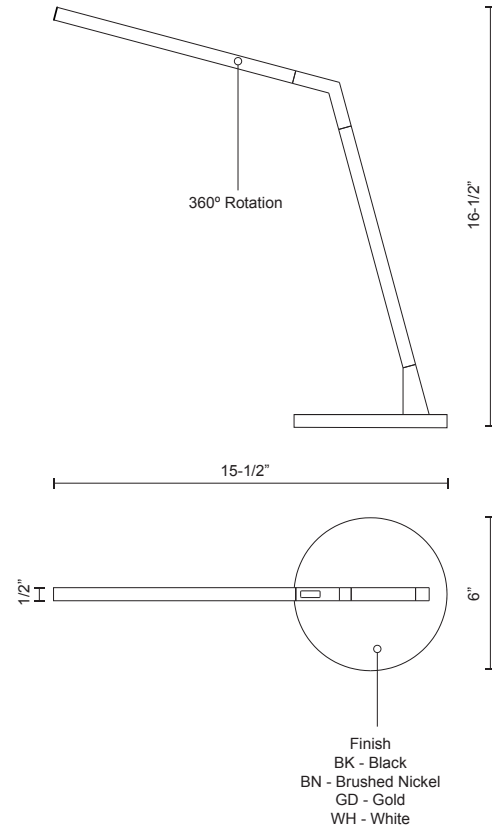

MITER TL25517

LAMPS

PROJECT

TL25517-BN
Brushed Nickel

TL25517-BK
Black

TL25517-WH
White

TL25517-GD
Gold

SPECIFICATION DETAILS

* For custom options, consult factory for details.

Fixture Dimensions	L15-1/2" x W6" x H16-1/2"
Light Source	LED
Wattage	12W
Total Lumens	1080lm
Delivered Lumens	BK-296lm*; BN-522lm; GD-432lm*; WH-604lm*;
Voltage	120V
Color Temperature	3000K
CRI (Ra)	>90
Optional Color Temps	2700K - 5000K Available, Minimum Order Quantities Apply
LED Rated Life	50,000 hours
Dimming	100% - 10%, Touch dimmer
Diffuser Details	White Acrylic Diffuser
Location	Dry
Warranty	5 Years

DESCRIPTION

A thin angular line forms the gesture synonymous with the MITER floor and table lamp series. Employed within the top arm of the diminutive square profile is a linear LED source capped by an inset opal diffuser providing uniform soft illumination. The precisely machined aluminum body conceals further functionality with simple power connectors to enable easy assembly and added rotational adjustment. A handsome circular dimmer adorns the structure. Available in multiple finishes.