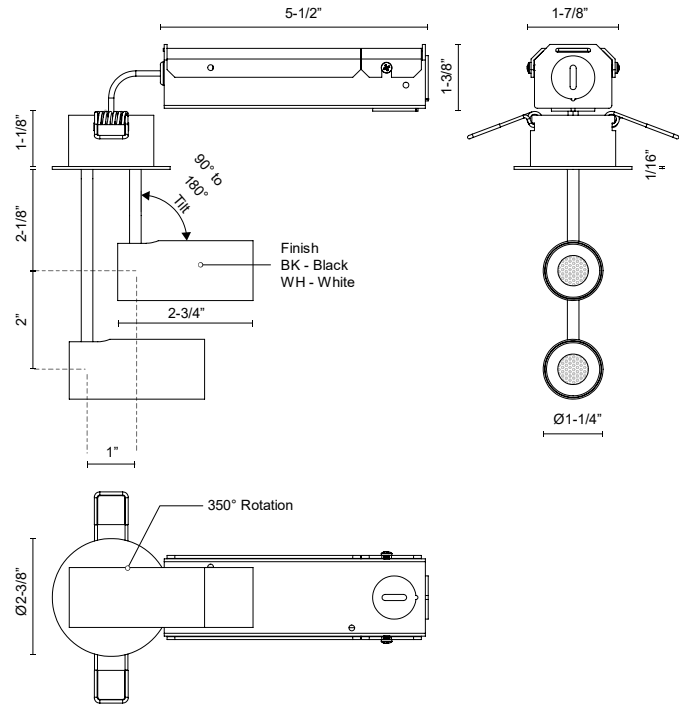

DOWNEY
SF15702
FLUSH MOUNT

PROJECT

SF15702-BK
Black

SF15702-WH
White

SPECIFICATION DETAILS

* For custom options, consult factory for details.

Fixture Dimensions	D1-1/4" x H6-1/4"
Light Source	LED with DC Driver
Wattage	14W
Total Lumens	1050lm
Delivered Lumens	548lm
Voltage	120V
Color Temperature	3000K
CRI (Ra)	>90
Optional Color Temps	2700K - 5000K Available, Minimum Order Quantities Apply
LED Rated Life	50,000 hours
Dimming	100% - 10%, ELV or TRIAC dimmer (not included)
Diffuser Details	Clear Acrylic TIR
Location	Dry
Warranty	5 Years
Canopy Dimensions	D2-3/8" x H1/16"

DESCRIPTION

Recessed within the minute barrel of the quintessential adjustable lamp is a spot light assembly applied across the Downey line. By utilizing slim LED boards and recessed driver, the canopy scale is reduced to a fundamental trim plate and minimizes the visual footprint of the functional fixtures. Available in two petite cylindrical sizes and a single or multi-light configuration.