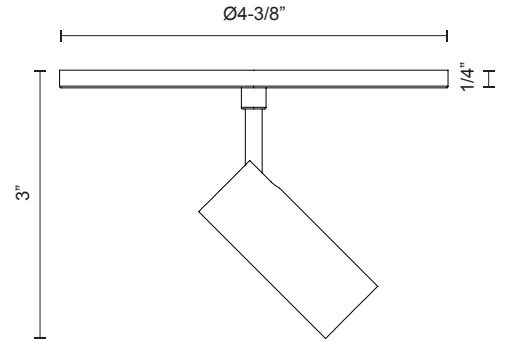

DOWNEY
SF15001
 SEMI FLUSH

PROJECT

SF15001-BK
Black

SF15001-WH
White

SPECIFICATION DETAILS

* For custom options, consult factory for details.

Fixture Dimensions	D4-3/8" x E3"
Light Source	LED
Wattage	3W
Total Lumens	255lm
Delivered Lumens	178lm*
Voltage	120V
Color Temperature	3000K
CRI (Ra)	>90
Optional Color Temps	2700K - 5000K Available, Minimum Order Quantities Apply
LED Rated Life	50,000 hours
Dimming	100% - 10%, TRIAC or ELV Dimmer (Not Included)
Diffuser Details	Clear Acrylic TIR
Location	Dry
Warranty	5 Years
Canopy Dimensions	D4-3/8" x H1/4"

DESCRIPTION

Recessed within the minute barrel of the quintessential adjustable lamp is a spot light assembly applied across the X line. By utilizing slim AC LED boards the canopy scale is reduced to a fundamental trim plate and minimizes the visual footprint of the functional fixtures. Available in two petite cylindrical sizes and a single or multi-light configuration.