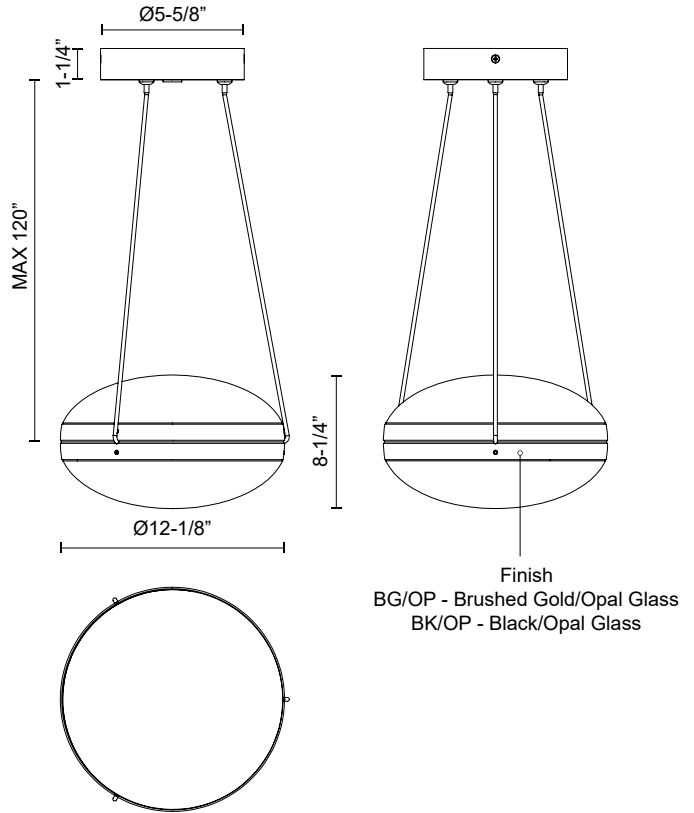

**VIRGO**  
**PD76312**  
PENDANTS

PROJECT

PD76312-BG/OP  
Brushed Gold/Opal  
Glass

PD76312-BK/OP  
Black/Opal Glass

**SPECIFICATION DETAILS**

\* For custom options, consult factory for details.

<b>Fixture Dimensions</b>	D12-1/8" x H8-1/4"
<b>Light Source</b>	LED with DC Driver
<b>Wattage</b>	29W
<b>Total Lumens</b>	2450lm
<b>Delivered Lumens</b>	1150lm*
<b>Voltage</b>	120V
<b>Color Temperature</b>	3000K
<b>CRI (Ra)</b>	90CRI
<b>Optional Color Temps</b>	2700K - 5000K Available, Minimum Order Quantities Apply
<b>LED Rated Life</b>	50,000 hours
<b>Dimming</b>	100% - 10%, TRIAC or ELV Dimmer (Not Included)
<b>Diffuser Details</b>	Frosted Interior Acrylic
<b>Glass Details</b>	Clear External Glass
<b>Adjustable</b>	Yes
<b>Wire Length</b>	120" Max
<b>Wire Type</b>	Black
<b>Minimum Hang Height</b>	15"
<b>Location</b>	Dry
<b>Compliance</b>	T24-JA8
<b>Warranty</b>	5 Years
<b>Illumination Direction</b>	Up/Down
<b>CEC Title 24 JA8</b>	Yes, JA8-19
<b>Canopy Dimensions</b>	D5-5/8" x H1-1/4"

**DESCRIPTION**

The Virgo Collection's striking resemblance to a space vessel with have all eyes on it no matter where it finds its home. The beautifully clear, curved exterior glass showcases the soft frosted internal diffuser in a way that makes you feel as though you're staring into the interior of a spacecraft coasting through the galaxy. With two stunning finishes available, you can create a one-of-a-kind lighting area in any space.