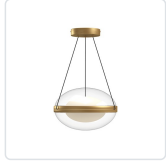

**VIRGO**  
**PD76312**  
PENDANTS

PROJECT

PD76312-BG/OP  
Brushed Gold/Opal  
Glass

PD76312-BK/OP  
Black/Opal Glass

**SPECIFICATION DETAILS**

\* For custom options, consult factory for details.

<b>Fixture Dimensions</b>	D12-1/8" x H8-1/4"
<b>Light Source</b>	LED with DC Driver
<b>Wattage</b>	29W
<b>Total Lumens</b>	2450lm
<b>Delivered Lumens</b>	1150lm*
<b>Voltage</b>	120V
<b>Color Temperature</b>	3000K
<b>CRI (Ra)</b>	90CRI
<b>Optional Color Temps</b>	2700K - 5000K Available, Minimum Order Quantities Apply
<b>LED Rated Life</b>	50,000 hours
<b>Dimming</b>	100% - 10%, TRIAC or ELV Dimmer (Not Included)
<b>Diffuser Details</b>	Frosted Interior Acrylic
<b>Glass Details</b>	Clear External Glass
<b>Adjustable</b>	Yes
<b>Wire Length</b>	120" Max
<b>Wire Type</b>	Black
<b>Minimum Hang Height</b>	15"
<b>Location</b>	Dry
<b>Compliance</b>	T24-JA8
<b>Warranty</b>	5 Years
<b>Illumination Direction</b>	Up/Down
<b>CEC Title 24 JA8</b>	Yes, JA8-19
<b>Canopy Dimensions</b>	D5-5/8" x H1-1/4"

**DESCRIPTION**

The Virgo Collection's striking resemblance to a space vessel with have all eyes on it no matter where it finds its home. The beautifully clear, curved exterior glass showcases the soft frosted internal diffuser in a way that makes you feel as though you're staring into the interior of a spacecraft coasting through the galaxy. With two stunning finishes available, you can create a one-of-a-kind lighting area in any space.