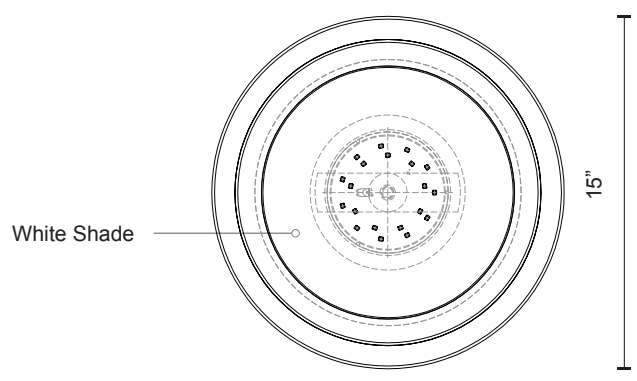

PD70615

Specification Sheet

Pendant Lamp

VB - Vintage Brass

Other Finishes:

BN - Brushed Nickel

Product Descriptions

Available in two different dimensions, the design offers rounded, minimal forms. The smoked glass/clear glass exterior embraces an opal interior disc that conceals the light source, diffusing light for a warm glow. Sophisticated simplicity draws attention to the exquisite fit and finish.

Product Details

High system efficacy
 Low total life cycle cost
 5-year LED and fixture warranty
 Complete warranty terms located at:
www.kuzcolighting.com/warranty
 DC Driver in canopy.
 Available in vintage brass (w/ clear glass) and brushed nickel (w/ smoked glass). 52" max rod height. White opal disk
 Dimmable with TRIAC dimmer (not included)
 Custom options available

*Preliminary figures

Fixture Weight:

 Canopy dimensions:
 D4-3/4" x H1/4"

Comments: