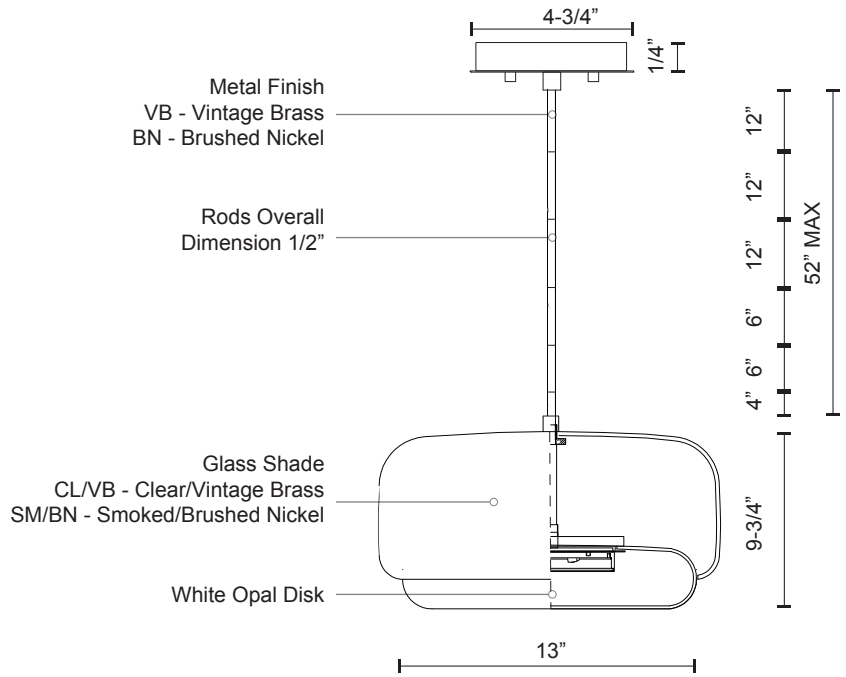

PD70615

Specification Sheet

Pendant Lamp

VB - Vintage Brass

Other Finishes:

BN - Brushed Nickel

Product Descriptions

Available in two different dimensions, the design offers rounded, minimal forms. The smoked glass/clear glass exterior embraces an opal interior disc that conceals the light source, diffusing light for a warm glow. Sophisticated simplicity draws attention to the exquisite fit and finish.

Product Details

High system efficacy
 Low total life cycle cost
 5-year LED and fixture warranty
 Complete warranty terms located at:
www.kuzcolighting.com/warranty
 DC Driver in canopy.
 Available in vintage brass (w/ clear glass) and brushed nickel (w/ smoked glass). 52" max rod height. White opal disk
 Dimmable with TRIAC dimmer (not included)
 Custom options available

| PROJECT | | | | | |
|----------------|-------------|-------------------|-------------------------|---------------------|-------------------------|
| DATE | | | | TYPE | |
| Voltage | Watt | LED Lumens | Delivered Lumens | Finish(es) | |
| 120V | 37W | 3000lm* | 1590lm* | VB - Vintage Brass | Color Temp 3000K |
| 120V | 37W | 3000lm* | 1590lm* | BN - Brushed Nickel | CRI (Ra) >90 |
| | | | | | Dimming 100% - 10% |
| | | | | | Rated Life 50,000 hours |

*Preliminary figures

Fixture Weight:

 Canopy dimensions:
 D4-3/4" x H1/4"

Comments: