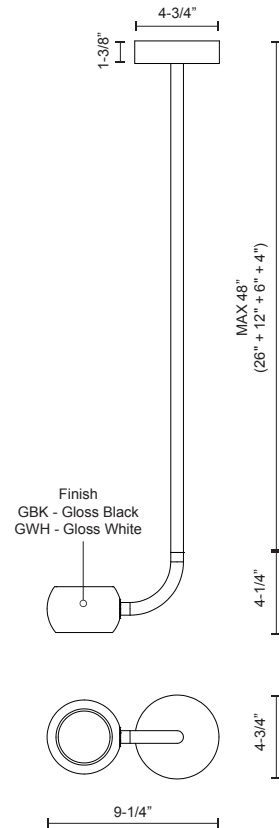

**FLUX**  
**PD46604**  
PENDANTS

PROJECT

PD46604-GBK  
Gloss Black

PD46604-GWH  
Gloss White

**SPECIFICATION DETAILS**

\* For custom options, consult factory for details.

<b>Fixture Dimensions</b>	L9-1/4" x W4-3/4" x H4-1/4"
<b>Light Source</b>	LED
<b>Wattage</b>	10W
<b>Total Lumens</b>	800lm
<b>Delivered Lumens</b>	GBK-210lm; GWH-371lm;
<b>Voltage</b>	120V
<b>Color Temperature</b>	3000K
<b>CRI (Ra)</b>	>90
<b>Optional Color Temps</b>	2700K - 5000K Available, Minimum Order Quantities Apply
<b>LED Rated Life</b>	50,000 hours
<b>Dimming</b>	100% - 10%, Touch dimmer
<b>Diffuser Details</b>	Acrylic diffuser
<b>Adjustable</b>	Yes
<b>Rod Length</b>	48" Max (26" + 12" + 6" + 4")
<b>Location</b>	Dry
<b>Warranty</b>	5 Years
<b>Canopy Dimensions</b>	D4-3/4" x H1-3/8"

**DESCRIPTION**

Combining a truncated spherical aesthetic with modern adjustability features the Flux collection is ideal for the sophisticated interior setting. A flat recessed glass diffuser, partially frosted in its center, is showcased within the precise cast aluminum drum, providing an ambient wash where directed. The illuminated ring serves dual functions as a finder light and indicative perimeter for the touch actuated dimmer. Magnetic connectors allow for an unrestricted range of rotation and ease of assembly. Available in a range of configurations.