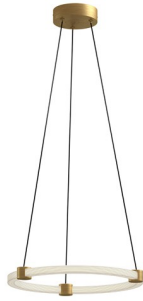

# BRUNI PD24716

## PENDANTS

PROJECT

PD24716-BG  
Brushed Gold

PD24716-BK  
Black

### SPECIFICATION DETAILS

\* For custom options, consult factory for details.

|                               |   |
|-------------------------------|---|
| <b>Fixture Dimensions</b>     | D16-1/2" x H1-3/8"                                      |
| <b>Light Source</b>           | LED with DC Driver                                      |
| <b>Wattage</b>                | 21W   |
| <b>Total Lumens</b>           | 1350lm  |
| <b>Delivered Lumens</b>       | 780lm*  |
| <b>Voltage</b>                | 120V  |
| <b>Color Temperature</b>      | 3000K   |
| <b>CRI (Ra)</b>               | 90CRI   |
| <b>Optional Color Temps</b>   | 2700K - 5000K Available, Minimum Order Quantities Apply |
| <b>LED Rated Life</b>         | 50,000 hours  |
| <b>Dimming</b>                | 100% - 10%, TRIAC or ELV Dimmer (Not Included)          |
| <b>Diffuser Details</b>       | Clear Acrylic Exterior/White Silicone Interior          |
| <b>Adjustable</b>             | Yes   |
| <b>Wire Length</b>            | 120" Max  |
| <b>Wire Type</b>              | Black   |
| <b>Minimum Hang Height</b>    | 9"  |
| <b>Location</b>               | Dry   |
| <b>Warranty</b>               | 5 Years   |
| <b>Illumination Direction</b> | Up/Down   |
| <b>Canopy Dimensions</b>      | D5-1/8" x H1-1/2"                                       |

### DESCRIPTION

The Bruni Collection answers many requests for classic, modern shapes combined with ample lighting. These completely adjustable rings allow for completely customized styling that suits all your own. Available in two sophisticated finishes, the acrylic ribbed texture of each circular lamp provides sufficient lighting for even the darkest rooms in your home