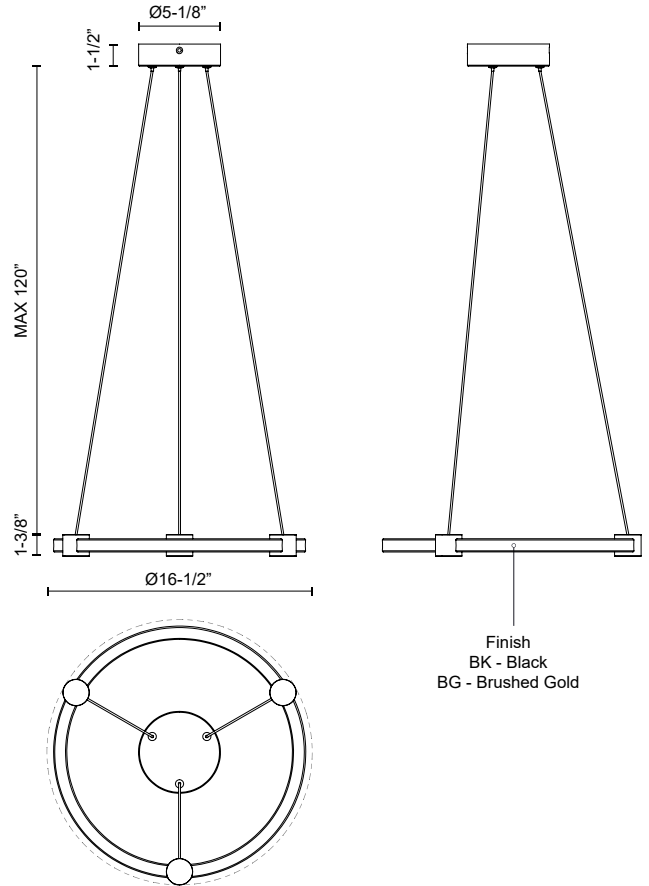

BRUNI PD24716

PENDANTS

PROJECT

SPECIFICATION DETAILS

* For custom options, consult factory for details.

Fixture Dimensions	D16-1/2" x H1-3/8"
Light Source	LED with DC Driver
Wattage	21W
Total Lumens	1350lm
Delivered Lumens	780lm*
Voltage	120V
Color Temperature	3000K
CRI (Ra)	90CRI
Optional Color Temps	2700K - 5000K Available, Minimum Order Quantities Apply
LED Rated Life	50,000 hours
Dimming	100% - 10%, TRIAC or ELV Dimmer (Not Included)
Diffuser Details	Clear Acrylic Exterior/White Silicone Interior
Adjustable	Yes
Wire Length	120" Max
Wire Type	Black
Minimum Hang Height	9"
Location	Dry
Warranty	5 Years
Illumination Direction	Up/Down
Canopy Dimensions	D5-1/8" x H1-1/2"

DESCRIPTION

The Bruni Collection answers many requests for classic, modern shapes combined with ample lighting. These completely adjustable rings allow for completely customized styling that suits all your own. Available in two sophisticated finishes, the acrylic ribbed texture of each circular lamp provides sufficient lighting for even the darkest rooms in your home

KUZCO

19054 28TH AVENUE
SURREY - BC V3Z 6M3
CANADA

WWW.KUZCOLIGHTING.COM

COMMENT