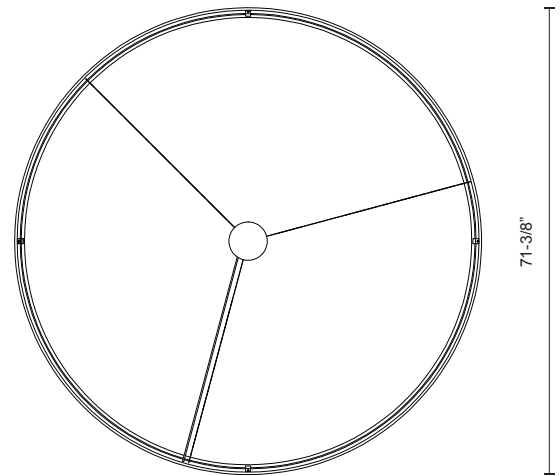

PD22772

SPECIFICATION SHEET

PROJECT		
DATE		TYPE

Sophisticated LED technology meets pendants with industrial flair

- Rolled aluminum ring with inner diffuser and matte powder coat finish
- Up and down light
- Dimmable with ELV dimmer (Not included)
- Custom options available

Color Temp 3000K
 CRI (Ra) >90
 Dimming 100% - 10%
 Rated Life 50,000 hours

Voltage	Watt	LED Lumens	Delivered Lumens	Finish(es)
120V	178W	16000lm	5600lm	BK - Black
120V	178W	16000lm	5600lm	WH - White

PD22772-WH