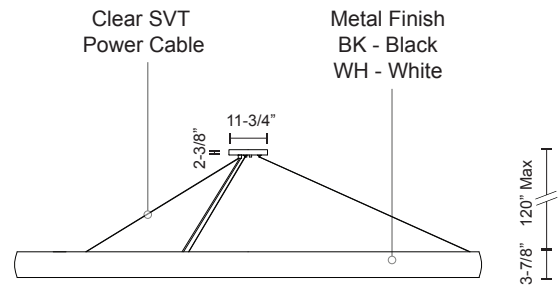

Color Temp 3000K
 CRI (Ra) >90
 Dimming 100% - 10%
 Rated Life 50,000 hours

Voltage	Watt	LED Lumens	Delivered Lumens	Finish(es)
120V	178W	16000lm	5600lm	BK - Black
120V	178W	16000lm	5600lm	WH - White

PD22772-WH