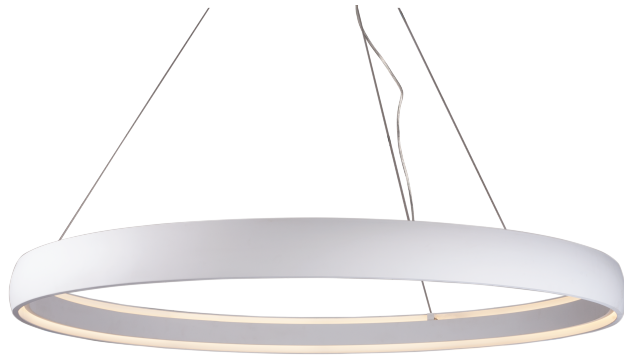

PD22772

SPECIFICATION SHEET

PROJECT		
DATE		TYPE

Sophisticated LED technology meets pendants with industrial flair

- Rolled aluminum ring with inner diffuser and matte powder coat finish
- Up and down light
- Dimmable with ELV dimmer (Not included)
- Custom options available

Color Temp 3000K
 CRI (Ra) >90
 Dimming 100% - 10%
 Rated Life 50,000 hours

Voltage	Watt	LED Lumens	Delivered Lumens	Finish(es)
120V	178W	16000lm	5600lm	BK - Black
120V	178W	16000lm	5600lm	WH - White

PD22772-WH