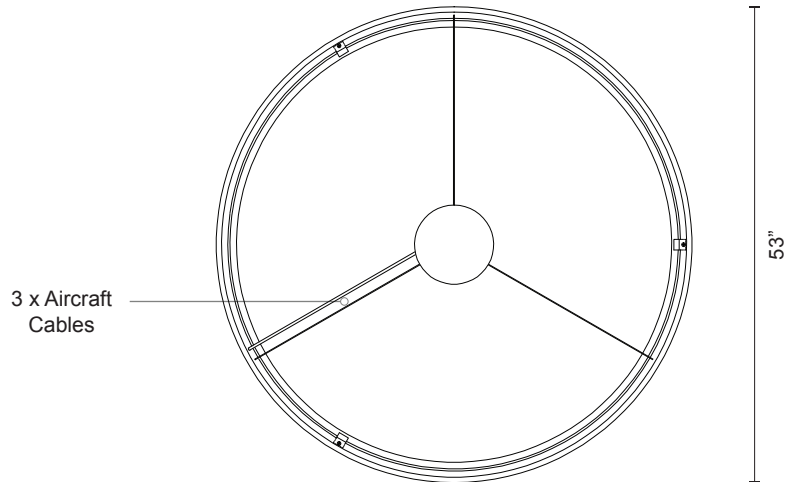

Product Details

High system efficacy
Low total life cycle cost
ETL Listed

5-year LED and fixture warranty.

Complete warranty terms located at:

www.kuzcolighting.com/warranty

Utilizes our LED Driver Light Engine
LED Driver within canopy.

Available in white, black, and brushed silver metal details. 3 x aircraft cable and 1 x clear svt cable with 120" max wire length.

Up and down light distribution.

Dimmable with TRIAC/ELV dimmer (not included)

Custom options available

Fixture Weight: 13.8lbs

Canopy dimensions:
D: 11-7/8" H 2-1/8"

PROJECT						V 1.0
DATE		TYPE				
Voltage	Watt	LED Lumens	Delivered Lumens	Finish(es)	Color Temp 3000K	
120V	106W	8480lm	2011lm	WH - White	CRI (Ra)	>90
120V	106W	8480lm	2011lm	BK - Black	Dimming	100% - 10%
120V	106W	8480lm	2011lm	BS - Brushed Silver	Rated Life	50,000 hours

*Preliminary figures