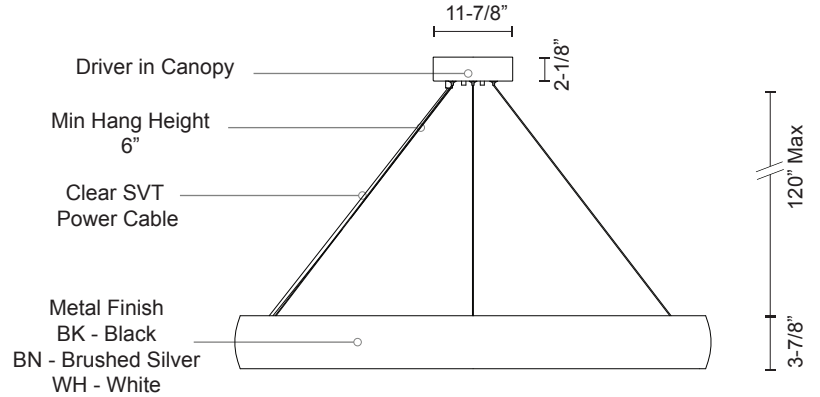

Product Details

High system efficacy
Low total life cycle cost
ETL Listed

5-year LED and fixture warranty.

Complete warranty terms located at:

www.kuzcolighting.com/warranty

Utilizes our LED Driver Light Engine
LED Driver within canopy.

Available in white, black, and brushed silver metal details. 3 x aircraft cable and 1 x clear svt cable with 120" max wire length.

Up and down light distribution.

Dimmable with TRIAC/ELV dimmer (not included)

Custom options available

Fixture Weight: 13.8lbs

Canopy dimensions:
D: 11-7/8" H 2-1/8"

PROJECT						V 1.0
DATE		TYPE				
Voltage	Watt	LED Lumens	Delivered Lumens	Finish(es)	Color Temp 3000K	
120V	106W	8480lm	2011lm	WH - White	CRI (Ra)	>90
120V	106W	8480lm	2011lm	BK - Black	Dimming	100% - 10%
120V	106W	8480lm	2011lm	BS - Brushed Silver	Rated Life	50,000 hours

*Preliminary figures