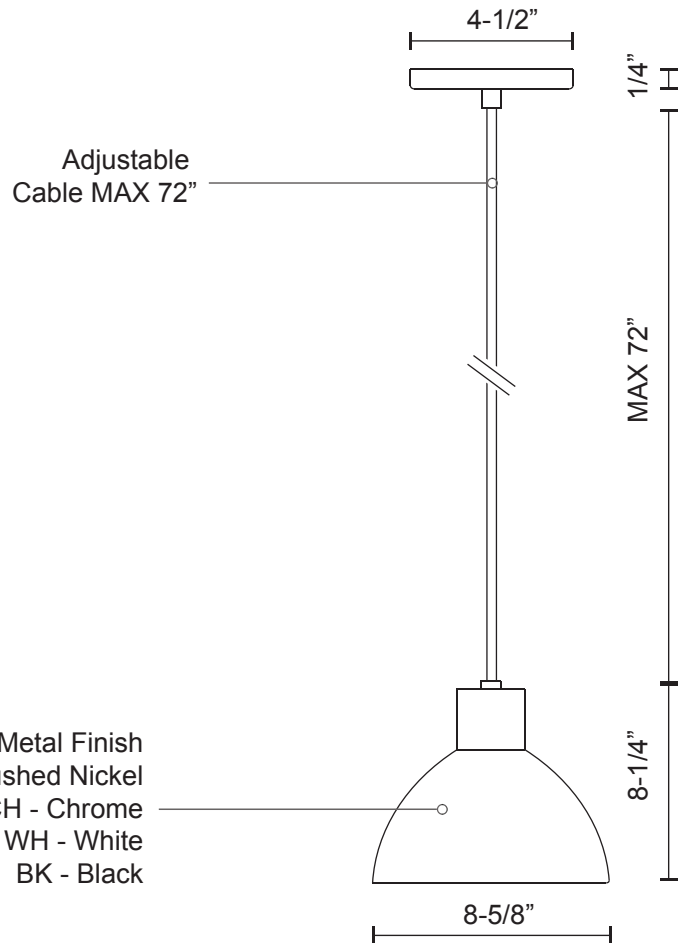

PD1709

SPECIFICATION SHEET

PROJECT		
DATE		TYPE

Sophisticated LED technology meets classic pendant

- Heavy plated dome shaped metal shade
- Brushed nickel, black, chrome or white metal details
- Dimmable with ELV dimmer (Not included)
- 120V

Color Temp 3000K
 CRI (Ra) >90
 Dimming 100% - 10%
 Rated Life 50,000 hours

Voltage	Watt	LED Lumens	Delivered Lumens	Finish(es)
120V	10W	800lm	546lm	BN / CH / WH/ BK

*Subject to testing confirmation

PD1709-BK