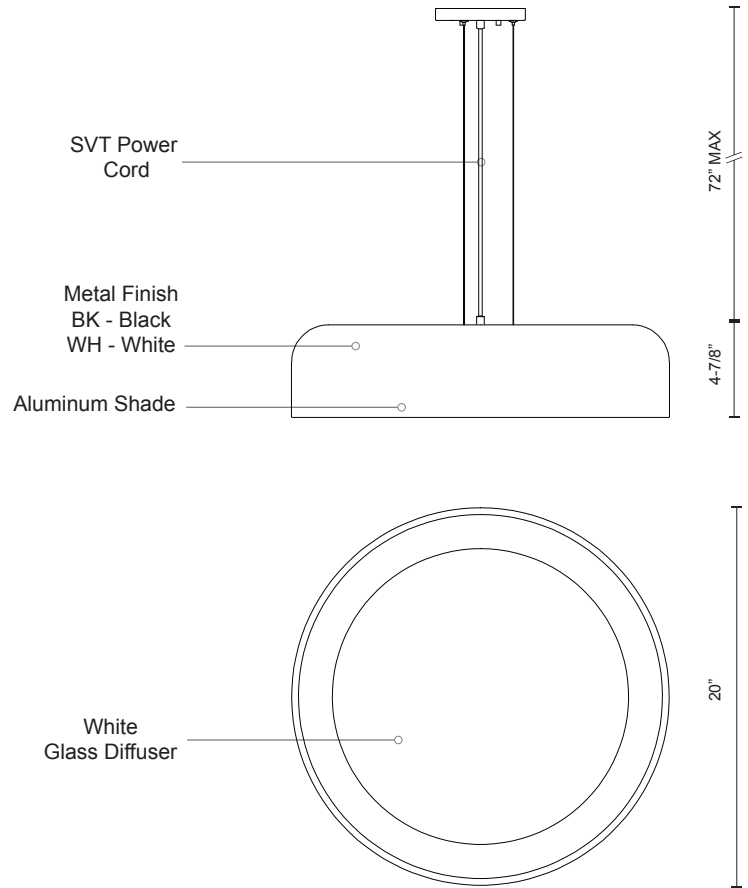

Utilizes our LED Driver Light Engine.

LED Driver within canopy.

Dimmable with ELV dimmer (not included)

Custom options available.

PROJECT			
DATE	TYPE		

Voltage	Watt	LED Lumens	Delivered Lumens	Finish(es)	Color Temp	3000K
120V	24W*	1600lm*	966lm*	BK - Black	CRI(Ra)	>90
120V	24W*	1600lm*	1004lm*	WH - White	Dimming	100%-10%
					Rated Life	50,000 hours

\*Preliminary figures

Comments:

Canopy dimensions:  
N/A