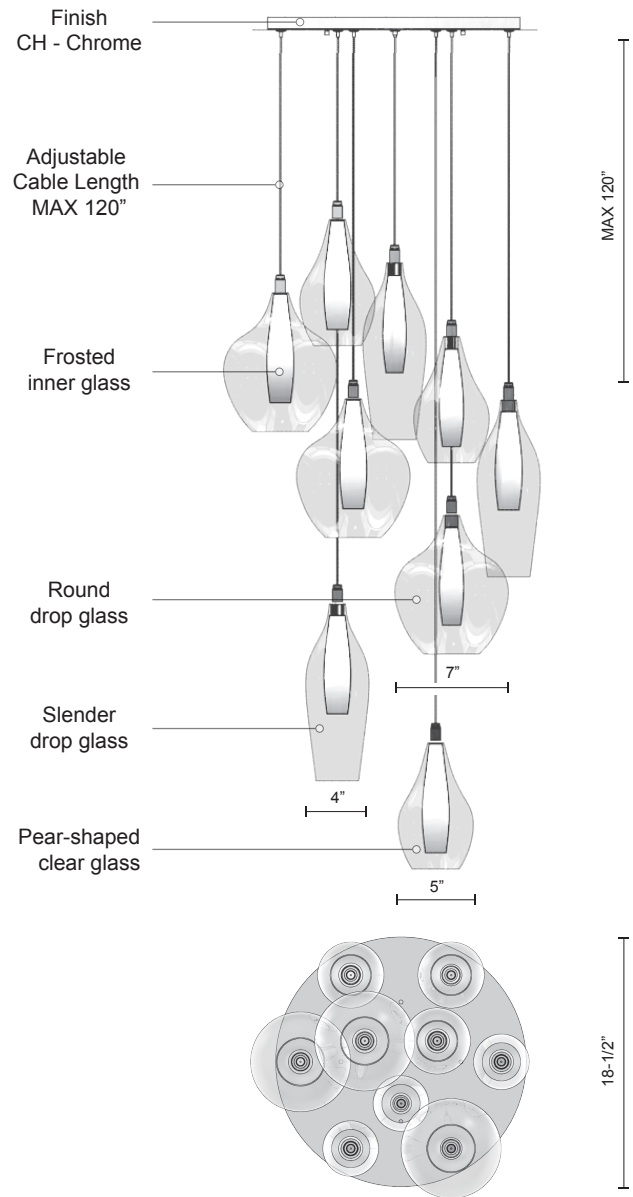

MP3009

SPECIFICATION SHEET

PROJECT		
DATE		TYPE

Sophisticated LED technology meets multi pendant with modern design

- Clear round drop, slender drop and pear-shaped outer glass with frosted inner glass pendants
- Canopy Included
- Dimmable with ELV dimmer (Not included)
- 120V

Color Temp 3000K
 CRI (Ra) >80
 Dimming 100% - 10%
 Rated Life 50,000 hours

Voltage	Watt	LED Lumens	Delivered Lumens	Finish(es)
120V	18W	9 x 200	1620*	CH - Chrome

*Subject to testing confirmation