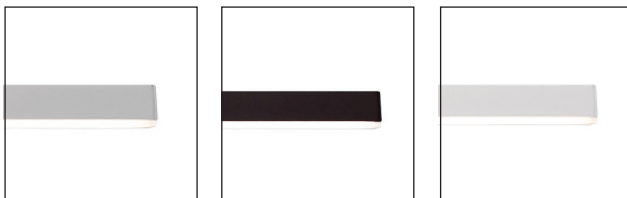

LP10356-BK

LP10356-WH

*Subject to testing confirmation

LP10356-BN