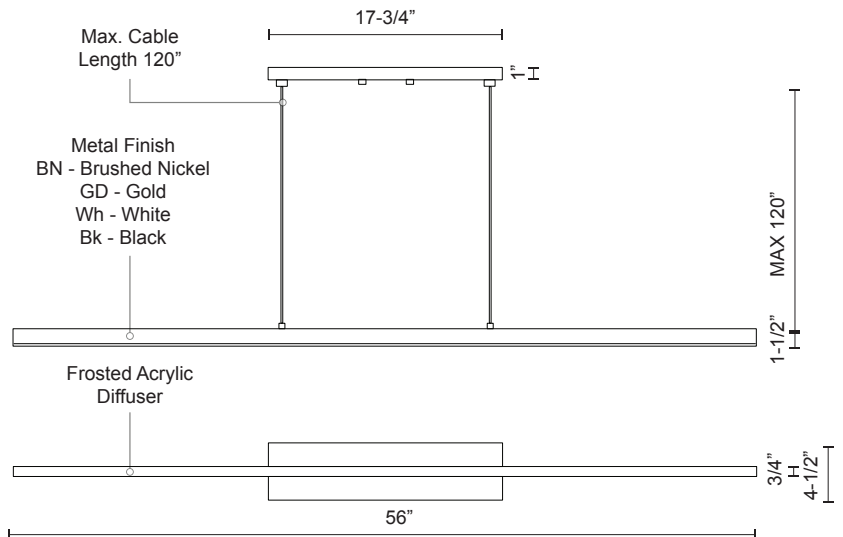

LP10356

SPECIFICATION SHEET

PROJECT		
DATE		TYPE

Sophisticated LED technology meets modern linear pendant

- Linear metal shades in brushed nickel, black, gold or white
- Frosted acrylic diffuser
- Dimmable with ELV dimmer (Not included)
- 120V

Color Temp 3000K
CRI(Ra) >90
Dimming 100% - 10%
Rated Life 50,000 hours

Voltage	Watt	LED Lumens	Delivered Lumens	Finish(es)
120V	35W	3000lm*	1992	BN - Brushed Nickel
120V	35W	3000lm*	2207	WH - White
120V	35W	3000lm*	TBD	BK - Black
120V	35W	3000lm*	TBD	GD - Gold

*Subject to testing confirmation