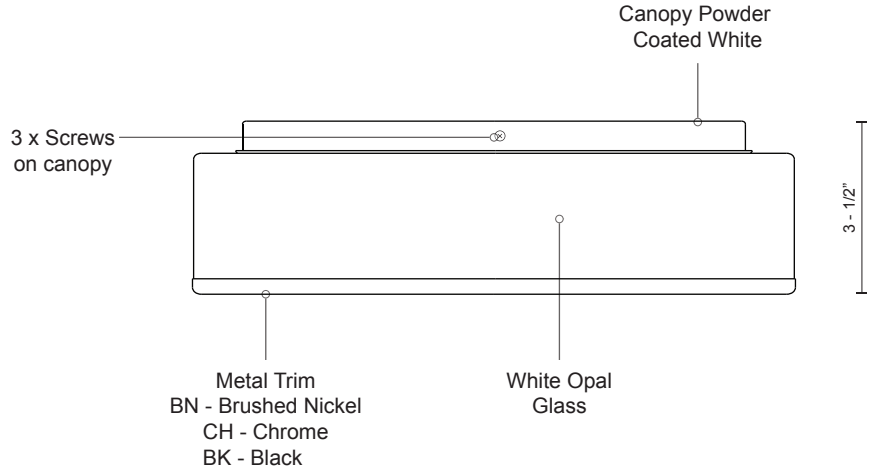

FM6012

SPECIFICATION SHEET

Flush Mount

BN - Brushed Nickel

Other Finishes:

CH - Chrome

BK - Black

PROJECT	
DATE	TYPE

Voltage	Watt	LED Lumens	Delivered Lumens	Finish(es)	Color Temp
120V	16W	1600lm	1200lm	BN - Brushed Nickel	3000K
120V	16W	1600lm	1200lm	CH - Chrome	CRI (Ra) >90
120V	16W	1600lm	1200lm	BK - Black	Dimming 100% - 10%
					Rated Life 50,000 hours

*Subject to testing confirmation

Product Descriptions

Single lamp LED flush mount ceiling fixture with round white opal glass. Metal trim details available in brushed nickel, chrome, and black color.

Product Details

- High system efficacy
- Low total life cycle cost
- ETL Listed
- 5-year LED and fixture warranty
- Complete warranty terms located at: www.kuzcolighting.com/warranty
- DC Driver in canopy.
- Available in brushed nickel, chrome, and black metal trim with a white color canopy.
- Dimmable (not included)
- Custom options available