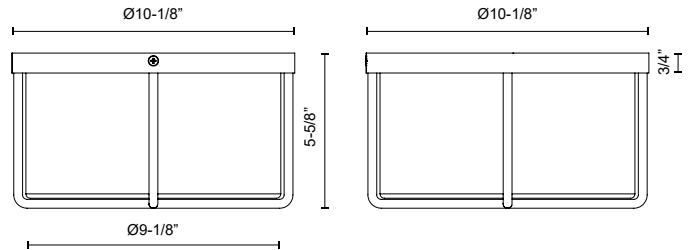

FM45910-BK/OP  
 Black/Opal Glass

FM45910-BG/OP  
 Brushed Gold/Opal Glass

**SPECIFICATION DETAILS**

\* For custom options, consult factory for details.

<b>Fixture Dimensions</b>	L10-1/8" x W10-1/8" x H5-5/8"
<b>Light Source</b>	AC LED Module
<b>Wattage</b>	16W
<b>Total Lumens</b>	1275lm
<b>Delivered Lumens</b>	600lm*
<b>Voltage</b>	120V
<b>Color Temperature</b>	3000K
<b>CRI (Ra)</b>	90CRI
<b>Optional Color Temps</b>	2700K - 5000K Available, Minimum Order Quantities Apply
<b>LED Rated Life</b>	50,000 hours
<b>Dimming</b>	100% - 10%, ELV Dimmer (Not Included)
<b>Glass Details</b>	Opal Glass
<b>Location</b>	Dry
<b>Warranty</b>	5 Years
<b>Illumination Direction</b>	Down