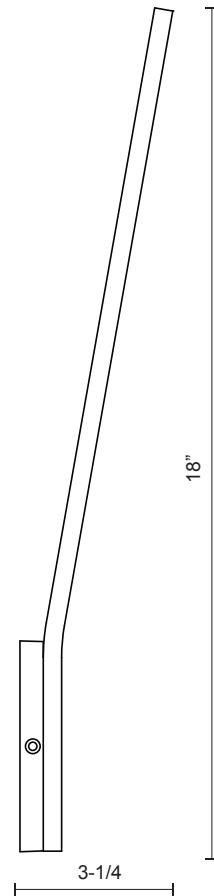

EW7918

SPECIFICATION SHEET

PROJECT		
DATE		TYPE

Sophisticated LED technology meets modern outdoor wall sconces

- Formed aluminum with powder coat finish
- Graphite or Grey metal details
- Dimmable with ELV dimmer (Not included)
- Custom options available

Color Temp 3000K
 CRI (Ra) >90
 Dimming 100% - 10%
 Rated Life 50,000 hours

Voltage	Watt	LED Lumens	Delivered Lumens	Finish(es)
120V	15W	1200lm	611lm*	GH / GY

EW7918-GH

Metal Finish
 GH - Graphite
 GY - Grey