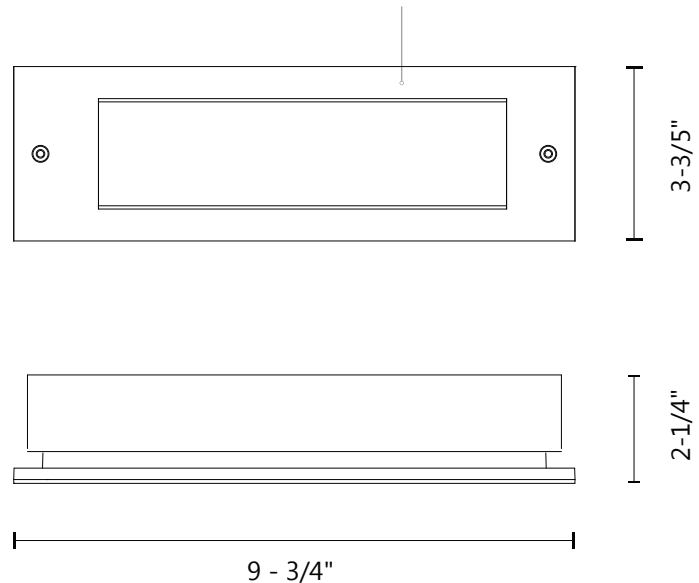

Exterior Recessed

ER9410-BK

Other Finishes:

PROJECT					
DATE				TYPE	
Voltage	Watt	LED Lumens	Delivered Lumens	Finish(es)	
120V	8W*	600lm*	428	BK - Black	Color Temp 3000K
120V	8W*	600lm*	404	GY - Grey	CRI (Ra) >90
					Dimming 100% - 10%
					Rated Life 50,000 hours

*Preliminary figures

DRY LOCATION - box sold separately

WET LOCATION - box sold separately

Product Descriptions

This 9-3/4 inch long exterior recessed light is simple and beautiful. The rectangular die-cast aluminum housing acts as a border for the rectangle of LED light. Bristol's polymeric diffuser ensures you never have hot spots of light. Dimmable. Use in both exterior and interior locations. Requires either back-box with fixture ER9410-MBOX (Dry Location) or ER9410-CBOX (Wet Location).

Product Details

- High system efficacy
- Low total life cycle cost
- No visible flicker AC operation
- ETL listed
- 5-year LED and fixture warranty.
- Complete warranty terms located at: www.kuzcolighting.com/warranty
- Utilizes our patented Driverless LED Light Engine technology - connects directly to AC, no external driver needed.
- Die-cast aluminum with powder coat finish and polymeric lens
- Dimmable with ELV dimmer (not included)
- Custom options available
- High system efficacy
- Low total life cycle cost
- No visible flicker AC operation

Metal Finish

GY - Grey

BK - Black

Comments: