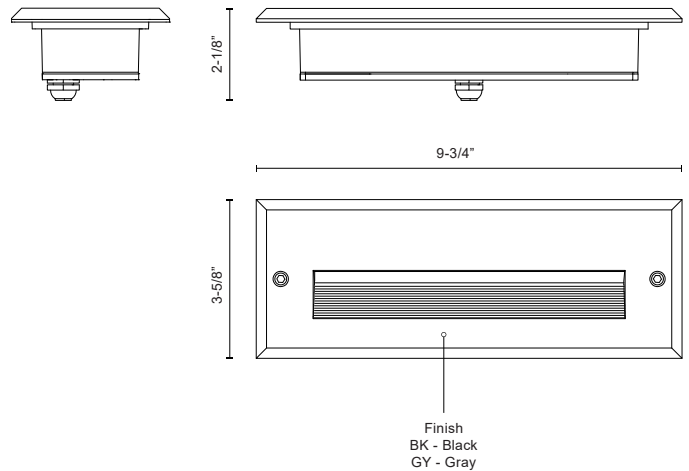

**NEWPORT
ER72410
STEP LIGHTS**

PROJECT

ER72410-BK
Black

ER72410-GY
Gray

SPECIFICATION DETAILS

Fixture Dimensions	W9-3/4" x H3-5/8" x E2-1/8"
Light Source	AC LED Module
Wattage	9W
Total Lumens	600lm
Delivered Lumens	BK-200lm; GY-400lm*;
Voltage	120V
Color Temperature	3000K
CRI (Ra)	90CRI
Optional Color Temps	2700K - 5000K Available, Minimum Order Quantities Apply
LED Rated Life	50,000 hours
Dimming	100% - 10%, ELV Dimmer (Not Included)
Illumination Direction	Down
Mounting Style	Wall Mount, Down Only
Material	Aluminum
Glass Details	Frosted Glass
Back Box Details	ER72410-CBOX (Wet Location) (Sold Separately); ER72410-MBOX (Dry Location) (Sold Separately);
ADA Compliant	Yes
Location	Wet
Paint Finish	BK02; GY01;

* For custom options, consult factory for details.

* For warranty information, please visit www.kuzcolighting.com/warranty

DESCRIPTION

This exterior recessed light is a classic, rectangle-shaped 10 inch long die-cast aluminum recessed light and utilizes LED light sources. The housing is designed to light an exterior or interior staircase or any other area that calls for a lighting from a concealed aperture. Choose from black or gray powder coat. Requires either back-box with fixture ER72410-MBOX (Dry Location) or ER72410-CBOX(Wet Location). Back-box sold separately.