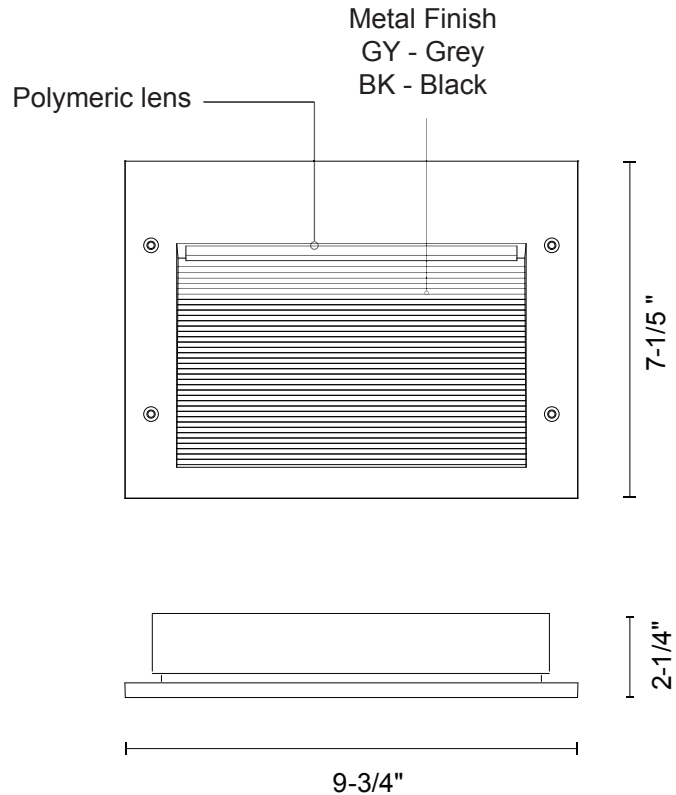

Other Finishes:

PROJECT					
DATE				TYPE	
Voltage	Watt	LED Lumens	Delivered Lumens	Finish(es)	
120V	8W	600lm	235lm	BK - Black	Color Temp 3000K
120V	8W	600lm	303lm	GY - Grey	CRI (Ra) >90
					Dimming 100% - 10%
					Rated Life 50,000 hours

*Preliminary figures

DRY LOCATION - box sold separately

WET LOCATION - box sold separately

Product Descriptions

This exterior recessed light is a classic, rectangle-shaped, 7-1/5 inch tall die-cast aluminum recessed light and utilizes LED light sources. The housing is designed to light an exterior or interior staircase or any other area that calls for a lighting from a concealed aperture. Choose from black or grey powder coat. Newport is dimmable. Requires either back-box with fixture ER7108-MBOX (Dry Location) or ER7108-CBOX (Wet Location).

Product Details

- High system efficacy
- Low total life cycle cost
- No visible flicker AC operation
- ETL listed
- 5-year LED and fixture warranty.
- Complete warranty terms located at: www.kuzcolighting.com/warranty
- Utilizes our patented Driverless LED Light Engine technology - connects directly to AC, no external driver needed.
- Die-cast aluminum with powder coat finish and polymeric lens
- Dimmable with ELV dimmer (not included)
- Custom options available
- High system efficacy
- Low total life cycle cost
- No visible flicker AC operation

Comments: