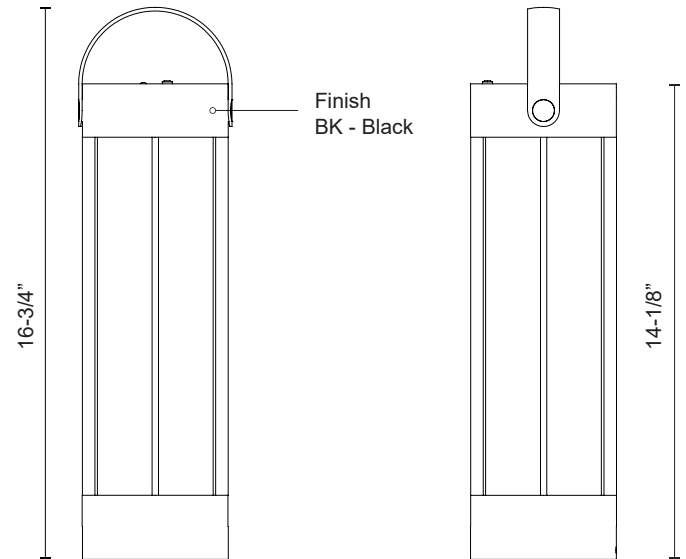

SUARA
EL17614
TABLE LAMP

PROJECT

DESCRIPTION

The Suara collection is the perfect outdoor companion for your evening soiree. With a simple, forged aluminum and glass body, this collection suits any design sensibility. The Suara can be charged using solar energy or with charger. Place Suara in direct sunlight with panel facing upwards to charge during the day.

SPECIFICATION DETAILS

Fixture Dimensions	D4-3/4" x H16-3/4"
Wattage	3W
Total Lumens	240lm
Delivered Lumens	150lm*
Voltage	120V
Color Temperature	3000K
CRI (Ra)	90CRI
Optional Color Temps	2700K - 5000K Available, Minimum Order Quantities Apply
Location	Wet

* For custom options, consult factory for details.

* For warranty information, please visit www.kuzcolighting.com/warranty

KUZCO

CANADA: 19054 28TH AVENUE - SURREY, BC V3Z 6M3
USA: 3035 E. LONE MOUNTAIN ROAD - LAS VEGAS, NV 89081

WWW.KUZCOLIGHTING.COM

© 2022 KUZCO LIGHTING. ALL RIGHTS RESERVED.

COMMENT