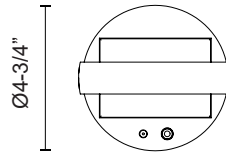

KUZCO

CANADA: 19054 28TH AVENUE - SURREY, BC V3Z 6M3
USA: 3035 E. LONE MOUNTAIN ROAD - LAS VEGAS, NV 89081

WWW.KUZCOLIGHTING.COM

© 2022 KUZCO LIGHTING. ALL RIGHTS RESERVED.

COMMENT