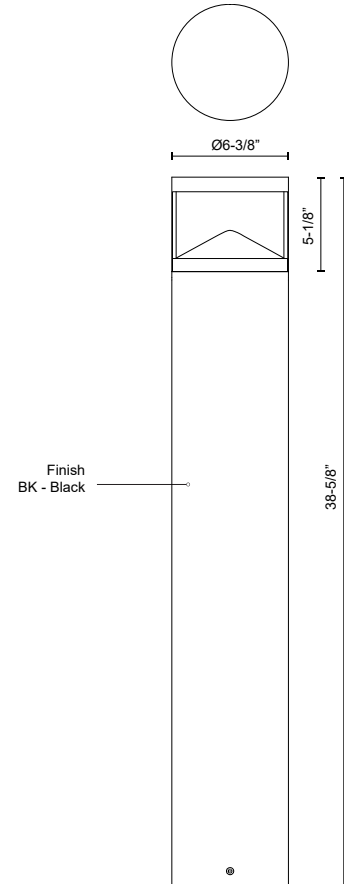

GLEN EB82239

BOLLARDS

PROJECT

EB82239-BK
Black

SPECIFICATION DETAILS

* For custom options, consult factory for details.

Fixture Dimensions	D6-3/8" x H38-5/8"
Light Source	LED with DC Driver
Wattage	24W
Total Lumens	2500lm
Delivered Lumens	1150lm*
Voltage	120-277V
Color Temperature	3000K
CRI (Ra)	80CRI
Optional Color Temps	2700K - 5000K Available, Minimum Order Quantities Apply
LED Rated Life	50,000 hours
Dimming	100% - 10%, TRIAC or ELV Dimmer (Not Included)
Location	Wet
Warranty	5 Years
Illumination Direction	Down

DESCRIPTION

Architecturally designed high-power LED exterior bollard fixture. This die-cast aluminum cylinder offers a uniquely shaped split pyramid top with a diffused omni directional light. Available in three base sizes and interchangeable head options