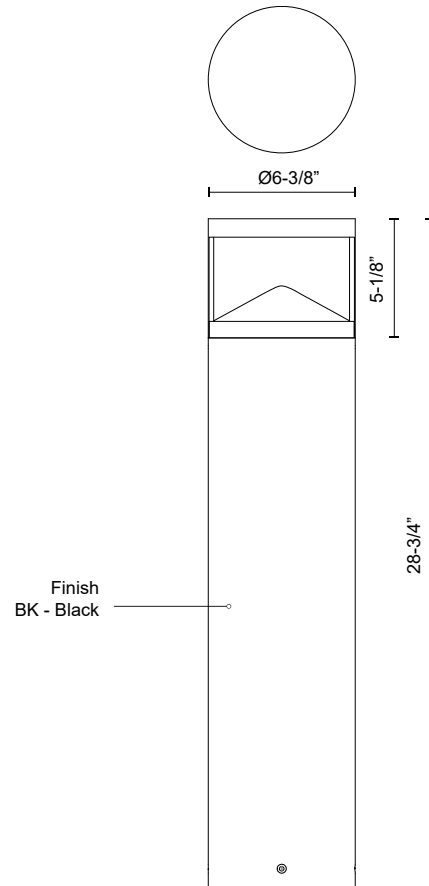

GLEN EB82229

BOLLARDS

PROJECT

EB82229-BK
Black

SPECIFICATION DETAILS

* For custom options, consult factory for details.

Fixture Dimensions	D6-3/8" x H28-3/4"
Light Source	LED with DC Driver
Wattage	24W
Total Lumens	2500lm
Delivered Lumens	1150lm*
Voltage	120-277V
Color Temperature	3000K
CRI (Ra)	80CRI
Optional Color Temps	2700K - 5000K Available, Minimum Order Quantities Apply
LED Rated Life	50,000 hours
Dimming	100% - 10%, TRIAC or ELV Dimmer (Not Included)
Location	Wet
Warranty	5 Years
Illumination Direction	Down

DESCRIPTION

Architecturally designed high-power LED exterior bollard fixture. This die-cast aluminum cylinder offers a uniquely shaped split pyramid top with a diffused omni directional light. Available in three base sizes and interchangeable head options