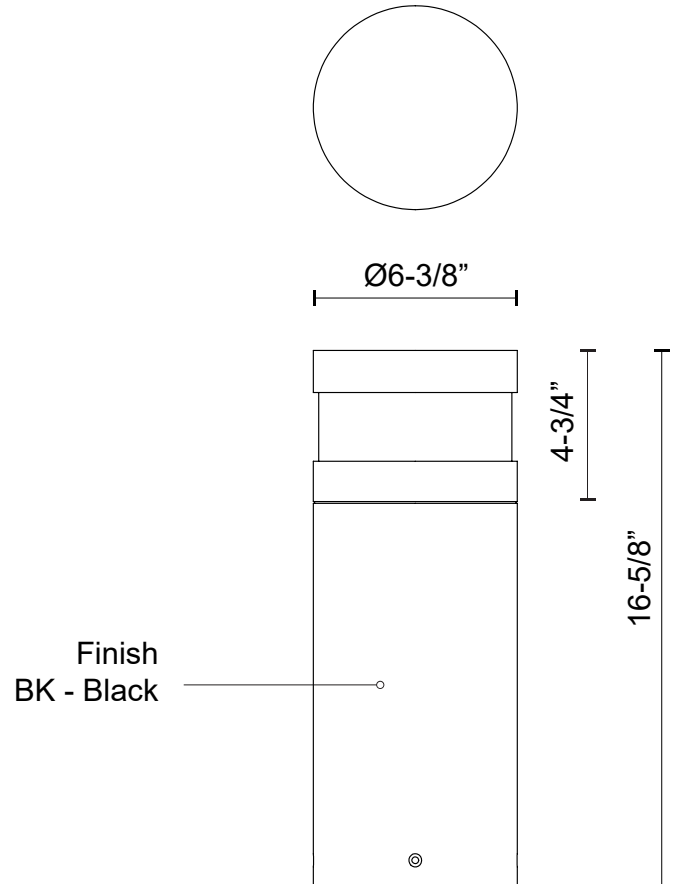

# WINDERMERE EB48516

BOLLARDS

PROJECT

EB48516-BK  
Black

## SPECIFICATION DETAILS

\* For custom options, consult factory for details.

<b>Fixture Dimensions</b>	D6-3/8" x H16-5/8"
<b>Light Source</b>	LED with DC Driver
<b>Wattage</b>	24W
<b>Total Lumens</b>	2500lm
<b>Delivered Lumens</b>	800lm*
<b>Voltage</b>	120-277V
<b>Color Temperature</b>	3000K
<b>CRI (Ra)</b>	80CRI
<b>Optional Color Temps</b>	2700K - 5000K Available, Minimum Order Quantities Apply
<b>LED Rated Life</b>	50,000 hours
<b>Dimming</b>	100% - 10%, TRIAC or ELV Dimmer (Not Included)
<b>Diffuser Details</b>	Clear PC
<b>Location</b>	Wet
<b>Warranty</b>	5 Years
<b>Illumination Direction</b>	Down

## DESCRIPTION

Architecturally designed high-power LED exterior bollard fixture. This die-cast aluminum cylinder with a frosted polycarbonate diffuser delivers light with a sleek powder-coated finish