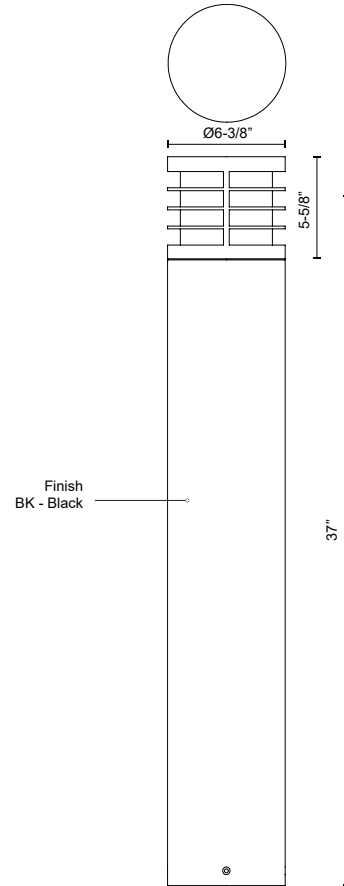

BLAINE EB47837

BOLLARDS

PROJECT

EB47837-BK
Black

SPECIFICATION DETAILS

* For custom options, consult factory for details.

Fixture Dimensions	D6-3/8" x H37"
Light Source	LED with DC Driver
Wattage	24W
Total Lumens	2500lm
Delivered Lumens	780lm*
Voltage	120-277V
Color Temperature	3000K
CRI (Ra)	80CRI
Optional Color Temps	2700K - 5000K Available, Minimum Order Quantities Apply
LED Rated Life	50,000 hours
Dimming	100% - 10%, TRIAC or ELV Dimmer (Not Included)
Diffuser Details	Frosted PC
Location	Wet
Warranty	5 Years
Illumination Direction	Down

DESCRIPTION

Architecturally designed high-power LED exterior bollard fixture. This die-cast aluminum cylinder has a frosted polycarbonate diffuser with thin metal halos that delivers diffused omni directional light with three base sizes and interchangeable head options.