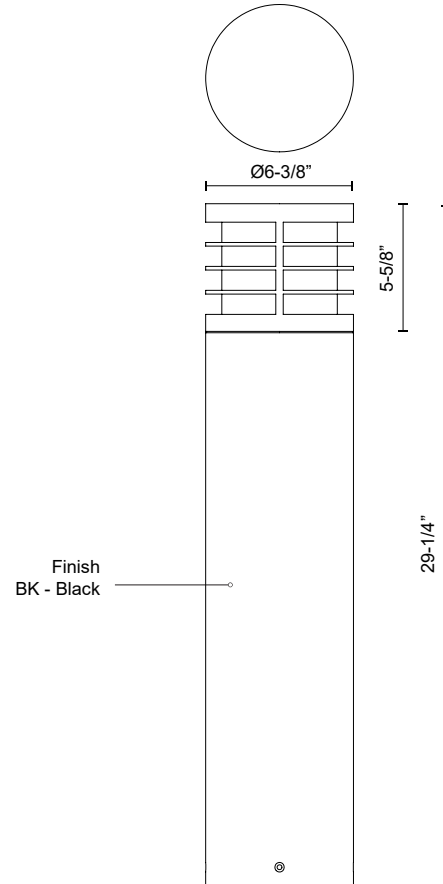

# BLAINE EB47829

BOLLARDS

PROJECT

EB47829-BK  
Black

## SPECIFICATION DETAILS

\* For custom options, consult factory for details.

Fixture Dimensions	D6-3/8" x H29-1/4"
Light Source	LED with DC Driver
Wattage	24W
Total Lumens	2500lm
Delivered Lumens	780lm*
Voltage	120-277V
Color Temperature	3000K
CRI (Ra)	80CRI
Optional Color Temps	2700K - 5000K Available, Minimum Order Quantities Apply
LED Rated Life	50,000 hours
Dimming	100% - 10%, TRIAC or ELV Dimmer (Not Included)
Diffuser Details	Frosted PC
Location	Wet
Warranty	5 Years
Illumination Direction	Down

## DESCRIPTION

Architecturally designed high-power LED exterior bollard fixture. This die-cast aluminum cylinder has a frosted polycarbonate diffuser with thin metal halos that delivers diffused omni directional light with three base sizes and interchangeable head options.