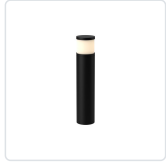

# CHADWORTH EB46430

BOLLARDS

PROJECT

EB46430-BK  
Black

## SPECIFICATION DETAILS

\* For custom options, consult factory for details.

<b>Fixture Dimensions</b>	D6-3/8" x H30"
<b>Light Source</b>	LED with DC Driver
<b>Wattage</b>	24W
<b>Total Lumens</b>	2500lm
<b>Delivered Lumens</b>	950lm*
<b>Voltage</b>	120-277V
<b>Color Temperature</b>	3000K
<b>CRI (Ra)</b>	80CRI
<b>Optional Color Temps</b>	2700K - 5000K Available, Minimum Order Quantities Apply
<b>LED Rated Life</b>	50,000 hours
<b>Dimming</b>	100% - 10%, TRIAC or ELV Dimmer (Not Included)
<b>Diffuser Details</b>	Frosted PC
<b>Location</b>	Wet
<b>Warranty</b>	5 Years
<b>Illumination Direction</b>	Down

## DESCRIPTION

Architecturally designed high-power LED exterior bollard fixture. This die-cast powder-coated aluminum cylinder has a frosted polycarbonate diffuser that provides diffused omni directional light to the surrounding area. Available in three base sizes with interchangeable head options.