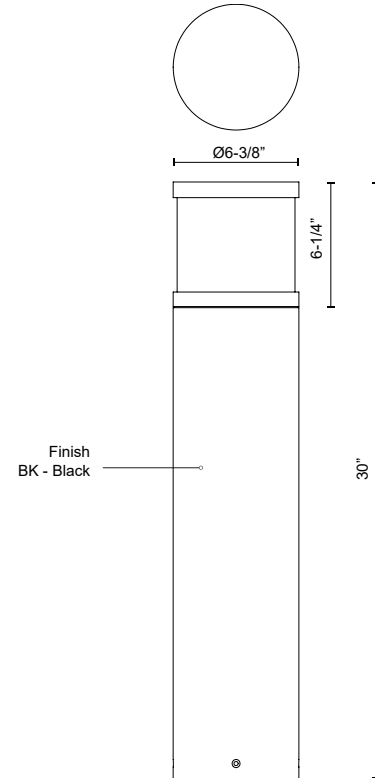

# CHADWORTH EB46430

BOLLARDS

PROJECT

EB46430-BK  
Black

## SPECIFICATION DETAILS

\* For custom options, consult factory for details.

<b>Fixture Dimensions</b>	D6-3/8" x H30"
<b>Light Source</b>	LED with DC Driver
<b>Wattage</b>	24W
<b>Total Lumens</b>	2500lm
<b>Delivered Lumens</b>	950lm*
<b>Voltage</b>	120-277V
<b>Color Temperature</b>	3000K
<b>CRI (Ra)</b>	80CRI
<b>Optional Color Temps</b>	2700K - 5000K Available, Minimum Order Quantities Apply
<b>LED Rated Life</b>	50,000 hours
<b>Dimming</b>	100% - 10%, TRIAC or ELV Dimmer (Not Included)
<b>Diffuser Details</b>	Frosted PC
<b>Location</b>	Wet
<b>Warranty</b>	5 Years
<b>Illumination Direction</b>	Down

## DESCRIPTION

Architecturally designed high-power LED exterior bollard fixture. This die-cast powder-coated aluminum cylinder has a frosted polycarbonate diffuser that provides diffused omni directional light to the surrounding area. Available in three base sizes with interchangeable head options.