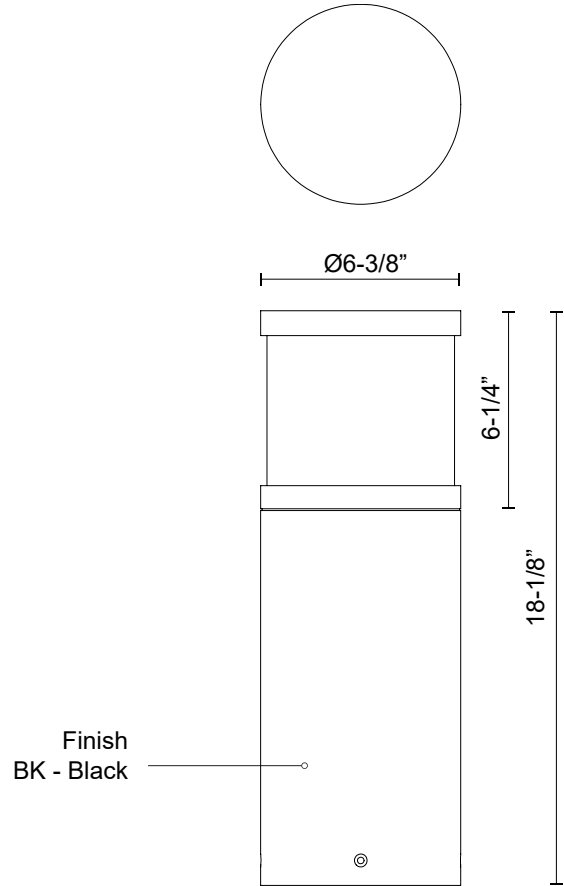

CHADWORTH EB46418

BOLLARDS

PROJECT

EB46418-BK
Black

SPECIFICATION DETAILS

* For custom options, consult factory for details.

Fixture Dimensions	D6-3/8" x H18-1/8"
Light Source	LED with DC Driver
Wattage	24W
Total Lumens	2500lm
Delivered Lumens	950lm*
Voltage	120-277V
Color Temperature	3000K
CRI (Ra)	80CRI
Optional Color Temps	2700K - 5000K Available, Minimum Order Quantities Apply
LED Rated Life	50,000 hours
Dimming	100% - 10%, TRIAC or ELV Dimmer (Not Included)
Diffuser Details	Frosted PC
Location	Wet
Warranty	5 Years
Illumination Direction	Down

DESCRIPTION

Architecturally designed high-power LED exterior bollard fixture. This die-cast powder-coated aluminum cylinder has a frosted polycarbonate diffuser that provides diffused omni directional light to the surrounding area. Available in three base sizes with interchangeable head options.