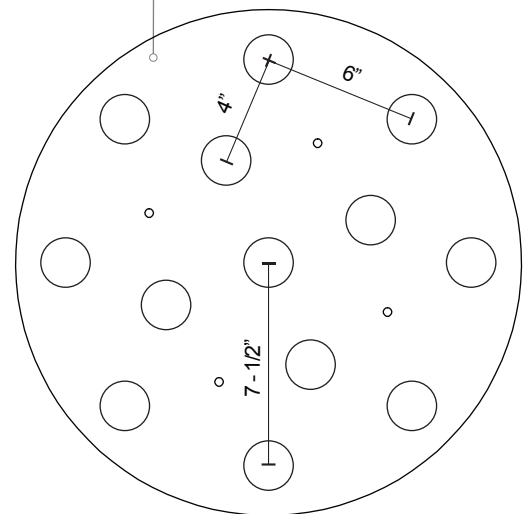

CNP13AC

SPECIFICATION SHEET

Description:

Thirteen lights round canopy.
 Canopy system that allows you to combine selected line voltage pendants together on one canopy.
 Two selector types (both included with each canopy)
 SVT 120V Wire for incandescent, Halogen & some LED fixtures
 SSL 120V Kuzco LED Wire

Metal Finish(es):

BC - Black Chrome
 BK - Black
 BN - Brushed Nickel
 CH - Chrome
 VB - Vintage Brass
 WH - White

Voltage:

Low Voltage 12V
 with electronic transformer

PROJECT:	
DATE:	TYPE:

BC - Black Chrome

Metal Finish
 BC - Black Chrome
 BK - Black
 BN - Brushed Nickel
 CH - Chrome
 VB - Vintage Brass
 WH - White

21 - 3/4"

BK - Black

BN - Brushed Nickel

CH - Chrome

VB - Vintage Brass

WH - White